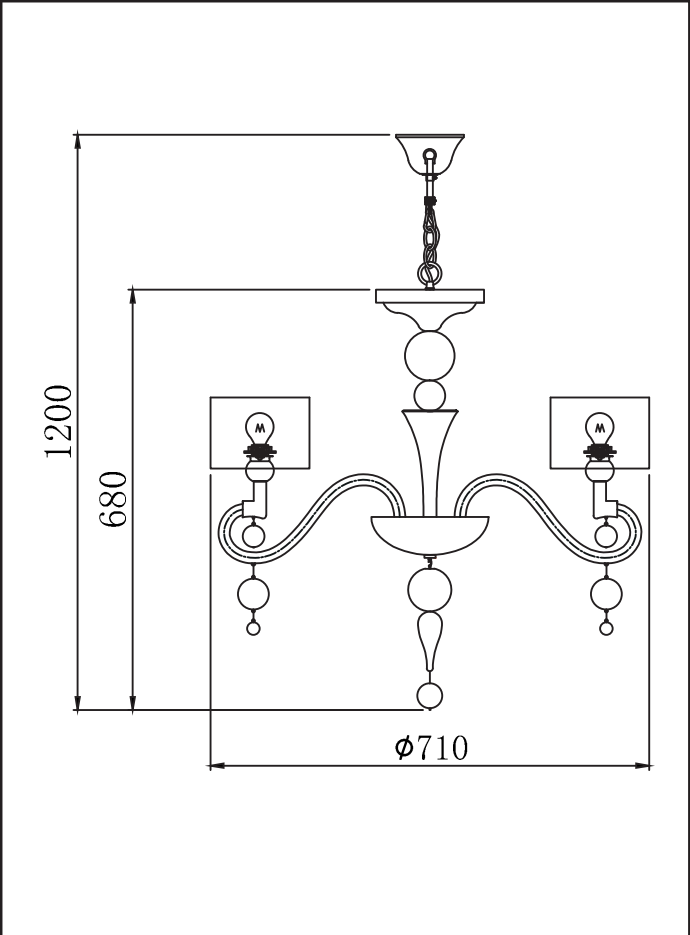

Instruction

Collection: Modern
 Series: Bubble Dreams
 Model: MOD603-06-N
 Suspended

A=6
 B=6
 C=1

 6 x E14 (40w)

MAYTONI
 DECORATIVE LIGHTING
www.maytoni.de