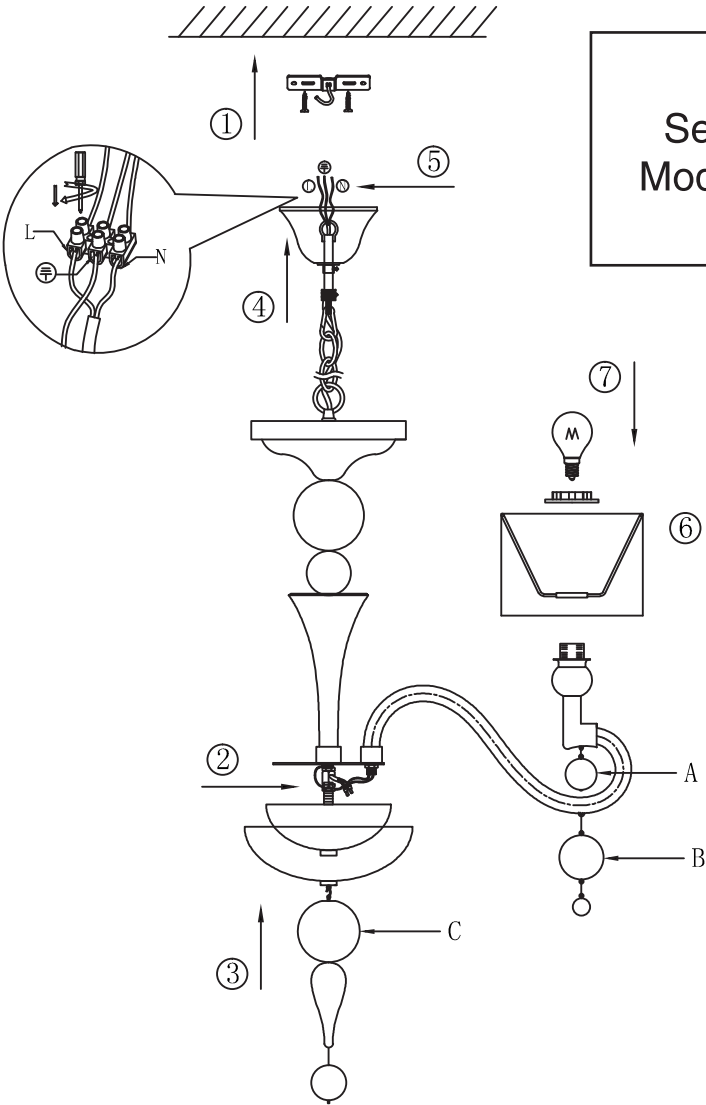

Instruction

Collection: Modern
 Series: Bubble Dreams
 Model: MOD603-06-N
 Suspended

A=6
 B=6
 C=1

 6 x E14 (40w)

MAYTONI
 DECORATIVE LIGHTING
www.maytoni.de