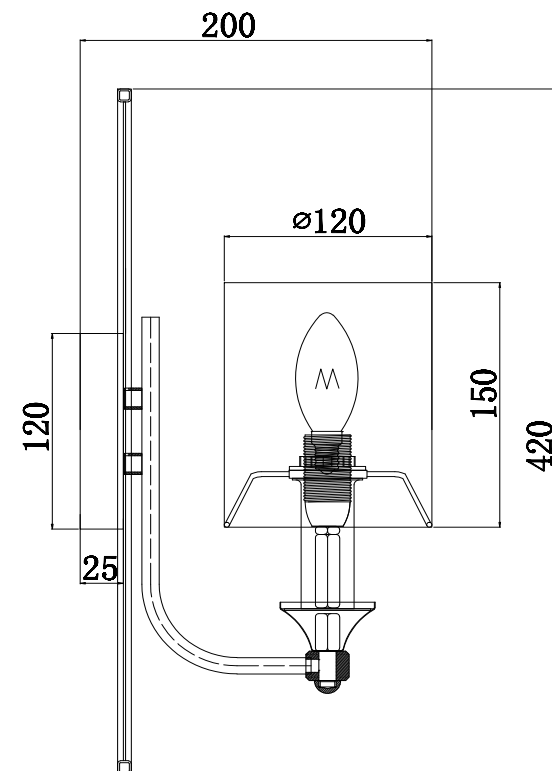

# Instruction

H005WL-01BG

1 x E14 (40W)

Model: H005WL-01BG

Collection: House

Series: Vittoria

Wall Lamps