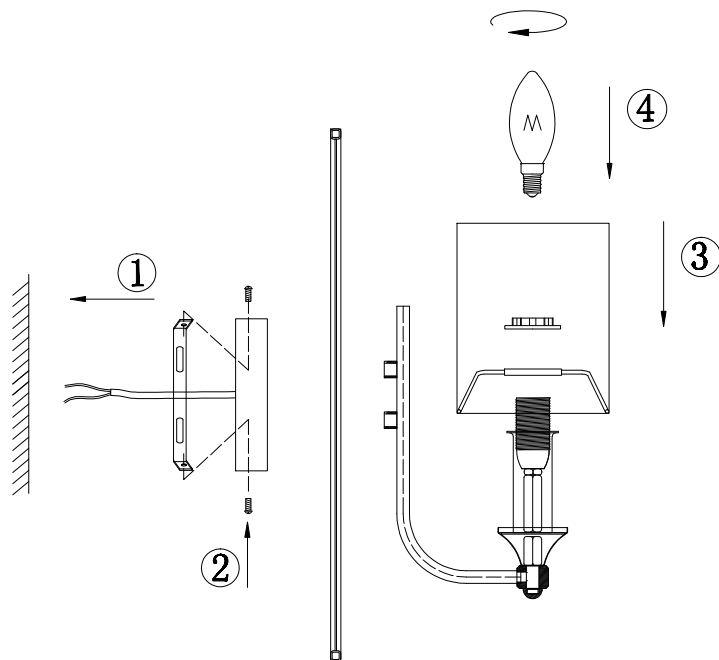

# Instruction

H005WL-01BG

1 x E14 (40W)

Model: H005WL-01BG

Collection: House

Series: Vittoria

Wall Lamps