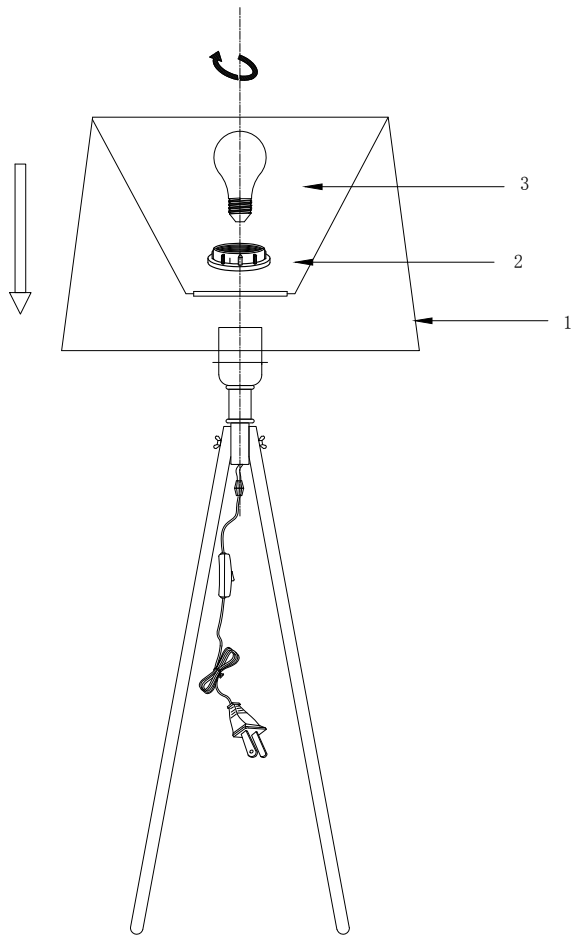

Instruction

Z177-FL-01-BR

1 x E27 (60W)

Model: Z177-FL-01-BR
Collection: Table & Floor
Series: Calvin

Floor Lamps