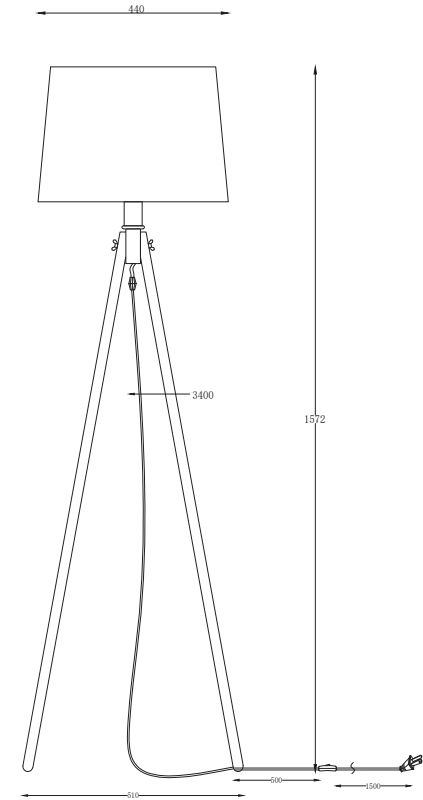

Instruction

Z177-FL-01-BR

1 x E27 (60W)

Model: Z177-FL-01-BR
Collection: Table & Floor
Series: Calvin

Floor Lamps