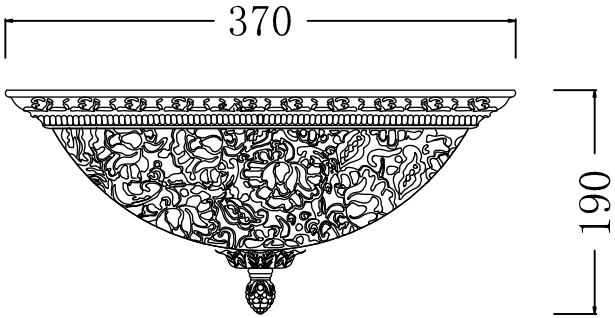

Instruction

Collection: Wall & Ceiling
Series: Pascal
Model: C908-CL-03-R
Ceiling lamp

– Ceiling lamp

3 x E27 (40w)

MAYTONI
DECORATIVE LIGHTING

www.maytoni.de