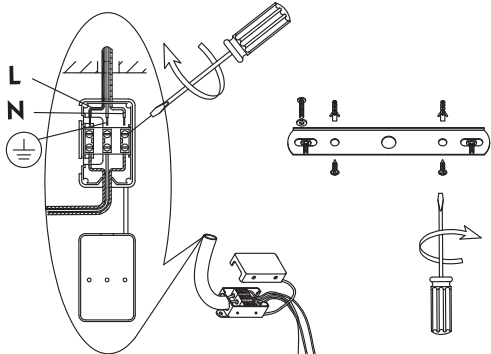

Instruction

Collection: Wall & Ceiling
Series: Pascal
Model: C908-CL-03-R
Ceiling lamp

– Ceiling lamp

3 x E27 (40w)

MAYTONI
DECORATIVE LIGHTING

www.maytoni.de