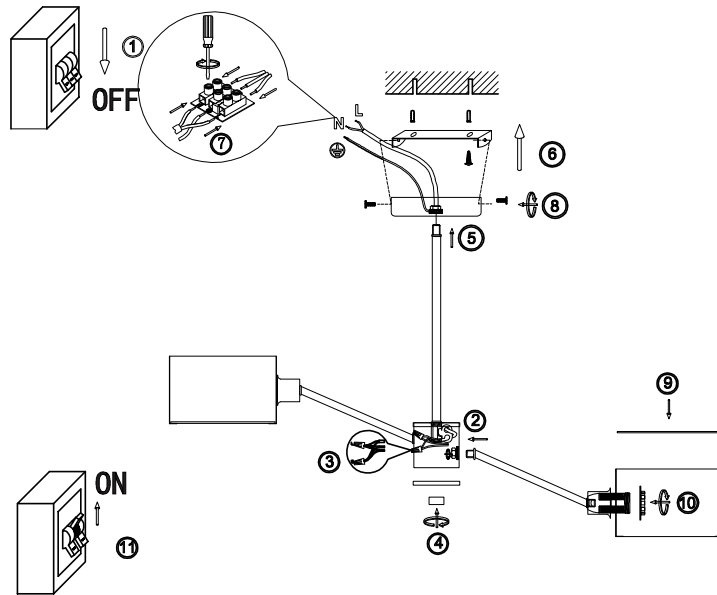

# Instruction

FR5040PL-06CH

6 x E14 (40W)

Model: FR5040PL-06CH  
Collection: Modern  
Series: Brianne

Ceiling Lamps