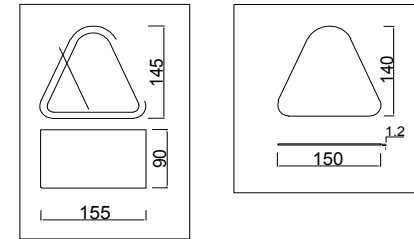

# Instruction

FR5040PL-06CH

6 x E14 (40W)

Model: FR5040PL-06CH  
Collection: Modern  
Series: Brianne

Ceiling Lamps