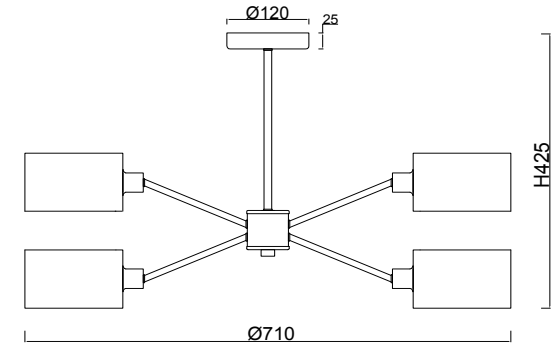

# Instruction

FR5040PL-06CH

6 x E14 (40W)

Model: FR5040PL-06CH  
Collection: Modern  
Series: Brianne

Ceiling Lamps