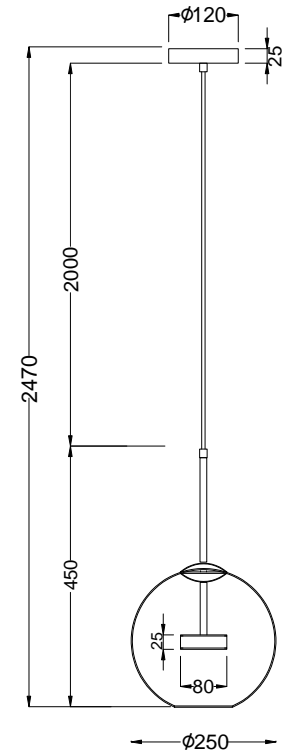

Instruction

MOD055PL-L12G3K

MAX 12W
720 Lumen

Model: MOD055PL-L12G3K
Collection: Modern
Series: Cometa

Pendant Lamps