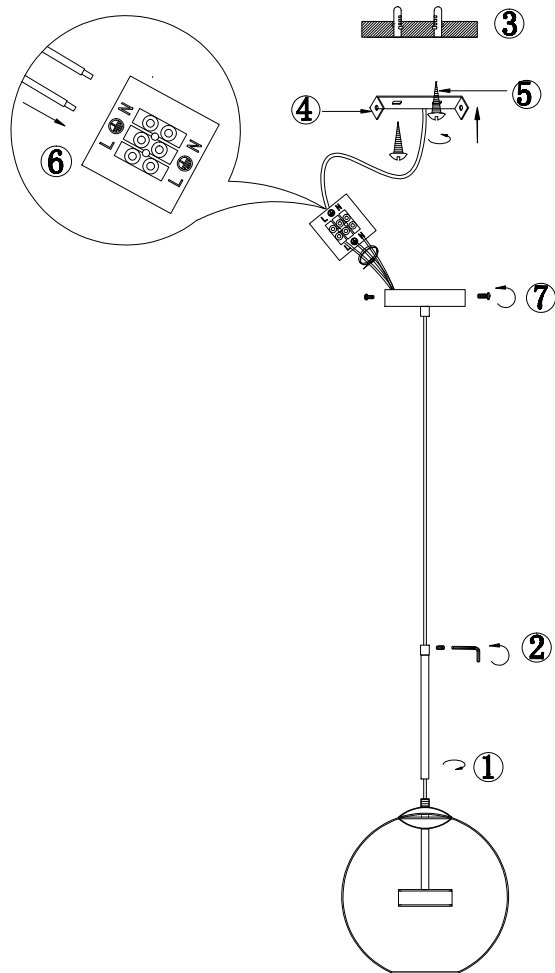

Instruction

MOD055PL-L12G3K

MAX 12W
720 Lumen

Model: MOD055PL-L12G3K
Collection: Modern
Series: Cometa

Pendant Lamps