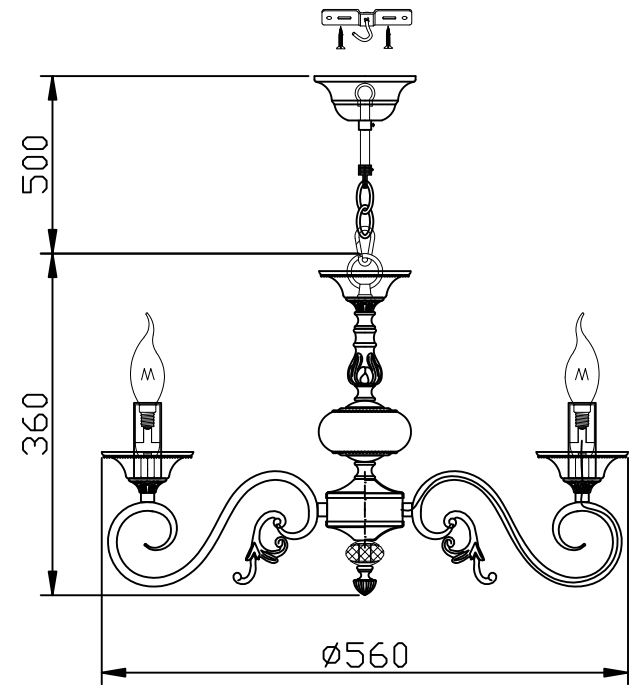

Instruction

Collection: Elegant
Series: Perla
Model: ARM337-05-R
Suspended

 – Suspended

5 x E14 (60w)

MAYTONI
DECORATIVE LIGHTING
www.maytoni.de