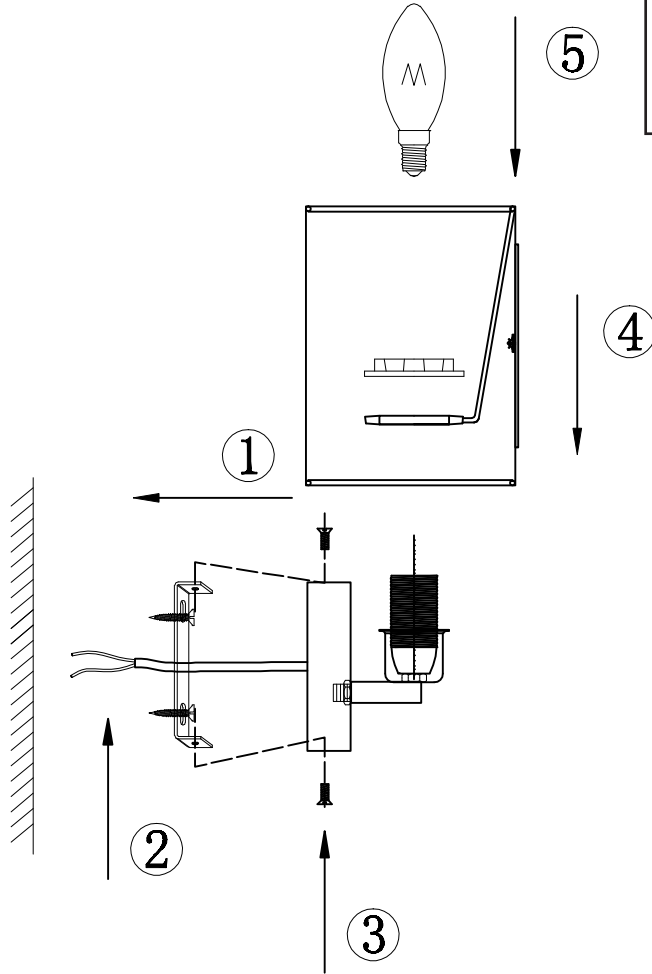

# Instruction

Collection: House  
Series: Fam  
Model: H428-WL-01-WG  
Wall-mounted

  
1 x E14 (40w)

**MAYTONI**  
DECORATIVE LIGHTING  
[www.maytoni.de](http://www.maytoni.de)