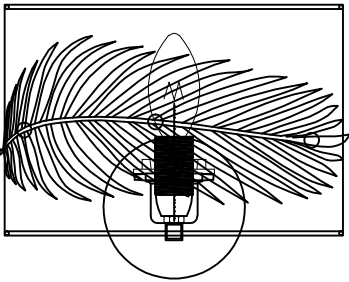

# Instruction

Collection: House  
Series: Fam  
Model: H428-WL-01-WG  
Wall-mounted

  
1 x E14 (40w)

**MAYTONI**  
DECORATIVE LIGHTING  
[www.maytoni.de](http://www.maytoni.de)