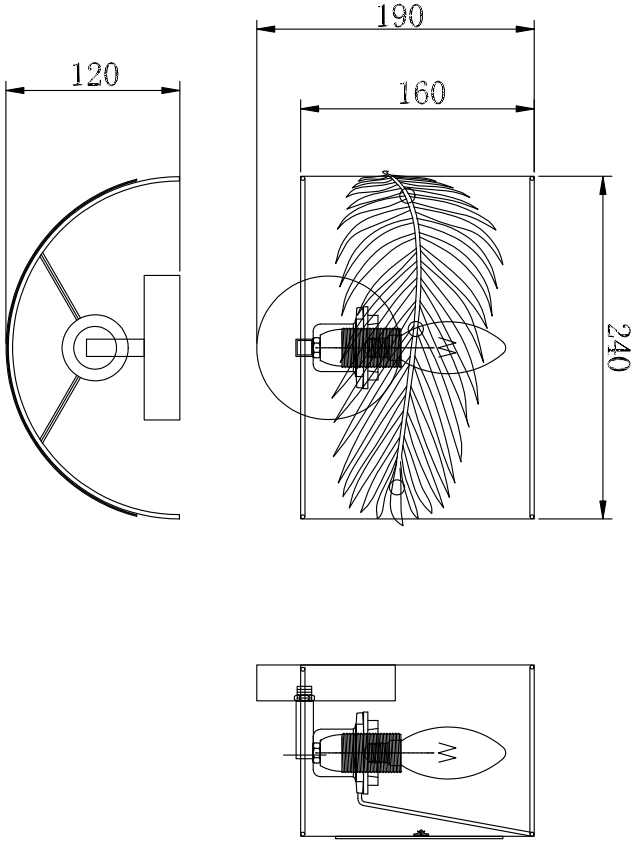

# Instruction

Collection: House  
Series: Fam  
Model: H428-WL-01-WG  
Wall-mounted

  
1 x E14 (40w)

**MAYTONI**  
DECORATIVE LIGHTING  
[www.maytoni.de](http://www.maytoni.de)