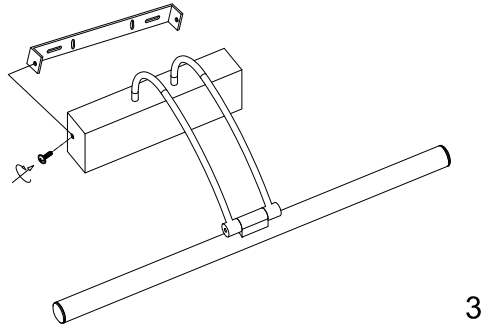

Instruction

MIR004WL-L12B

MAX 12W
800 Lumen

Model: MIR004WL-L12B
Collection: Mirror
Series: Finelli

Wall Lamps