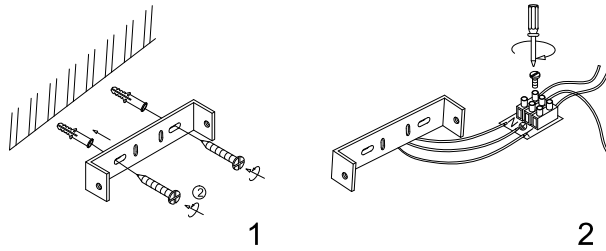

Instruction

MIR004WL-L12B

MAX 12W
800 Lumen

Model: MIR004WL-L12B
Collection: Mirror
Series: Finelli

Wall Lamps