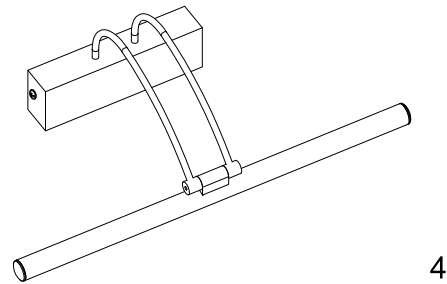

Instruction

MIR004WL-L12B

MAX 12W
800 Lumen

Model: MIR004WL-L12B
Collection: Mirror
Series: Finelli

Wall Lamps