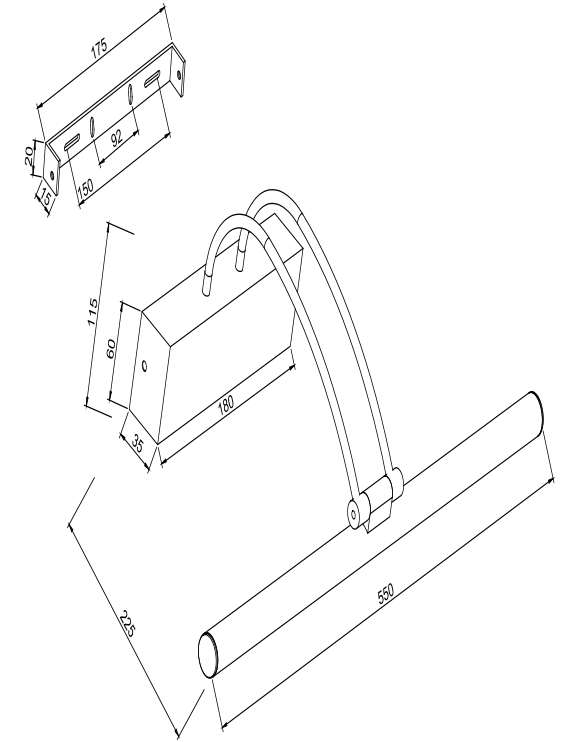

Instruction

MIR004WL-L12B

MAX 12W
800 Lumen

Model: MIR004WL-L12B
Collection: Mirror
Series: Finelli

Wall Lamps