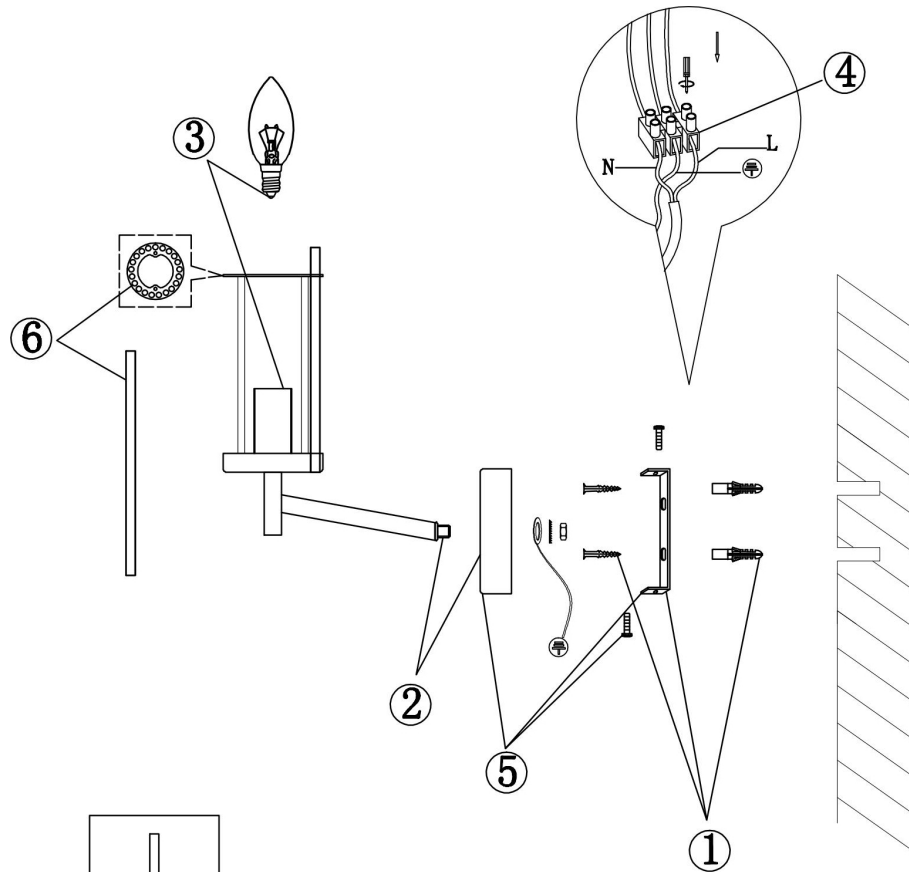

FREYA
TRADITION OF QUALITY

Instruction

FR5036WL-01N

1xE14 60W

Model: FR5036WL-01N
Collection: Modern

Wall Lamps