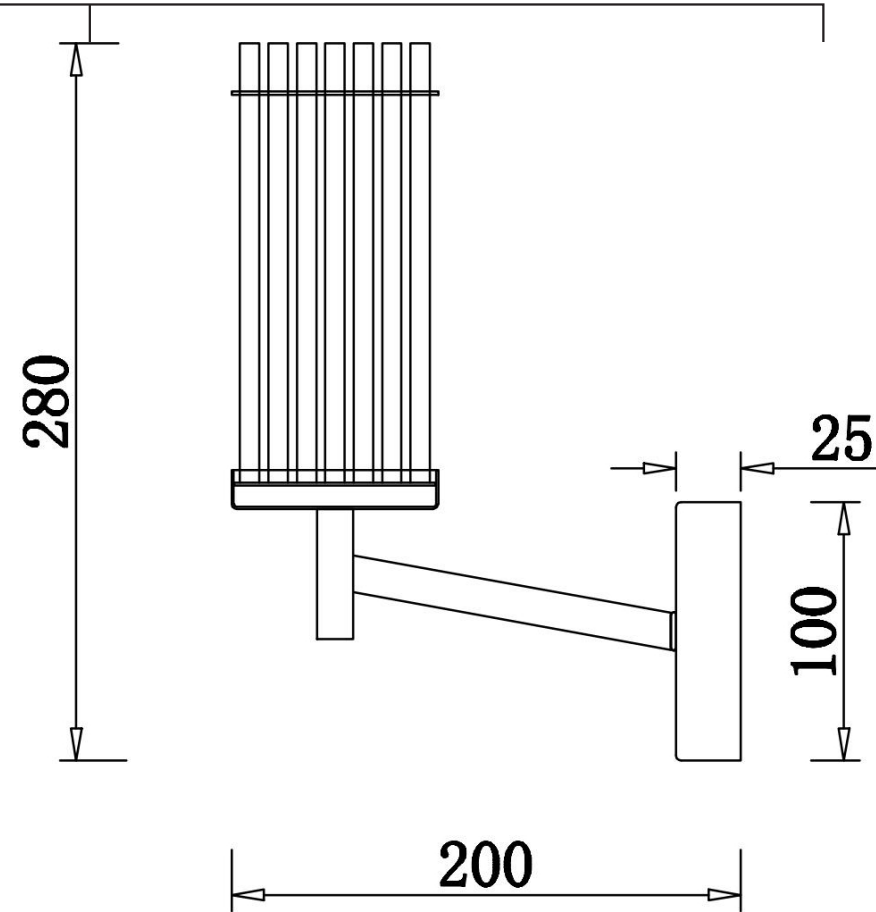

FREYA
TRADITION OF QUALITY

Instruction

FR5036WL-01N

1xE14 60W

Model: FR5036WL-01N
Collection: Modern

Wall Lamps