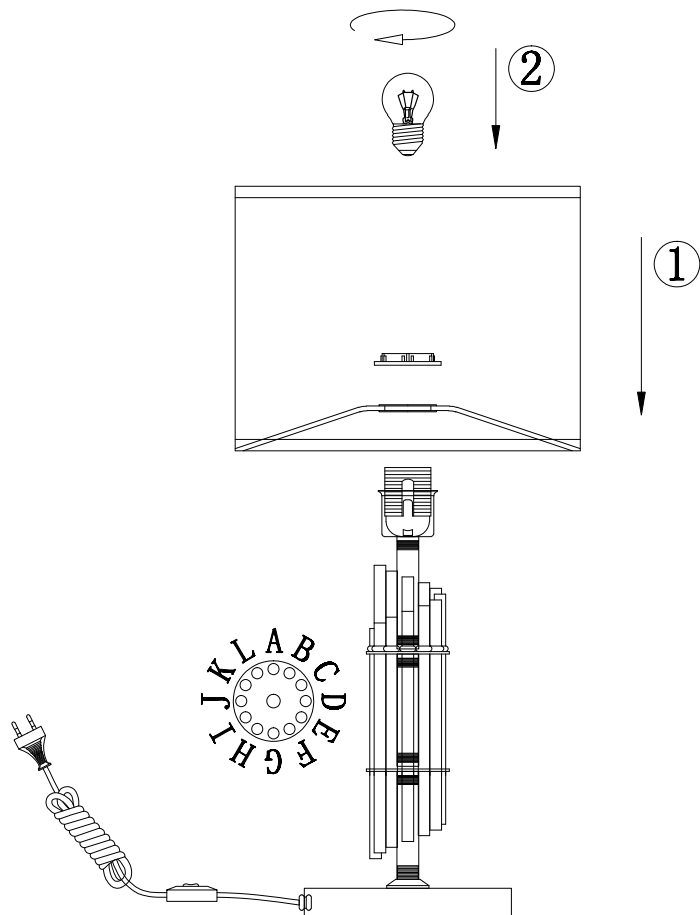

Instruction

MOD088TL-01BS

1 x E27 (60W)

Model: MOD088TL-01BS
Collection: Neoclassic

Table Lamps