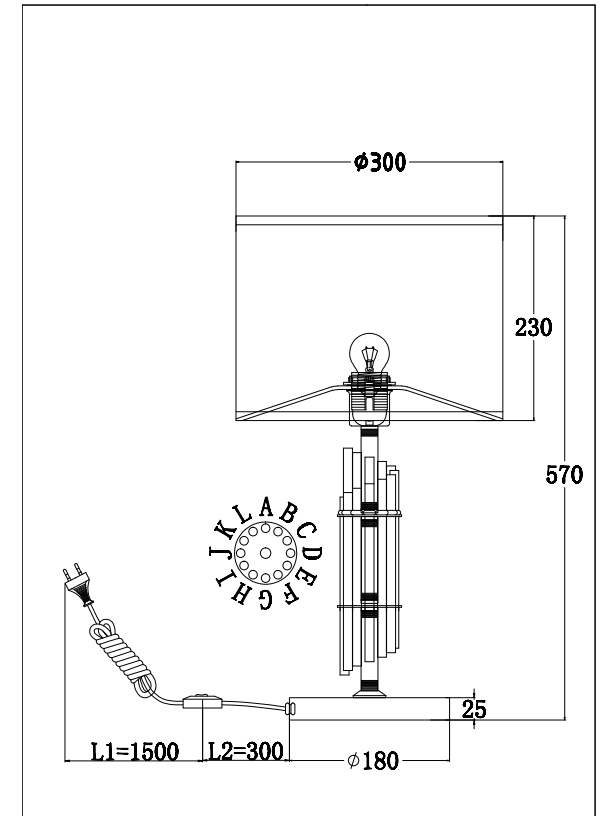

Instruction

MOD088TL-01BS

1 x E27 (60W)

Model: MOD088TL-01BS
Collection: Neoclassic

Table Lamps