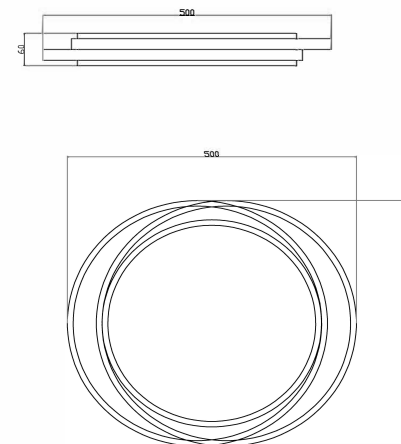

# Instruction

FR10031CL-L98B

MAX 98W  
5500 Lumen

Model: FR10031CL-L98B  
Collection: LED Market

Ceiling Lamps