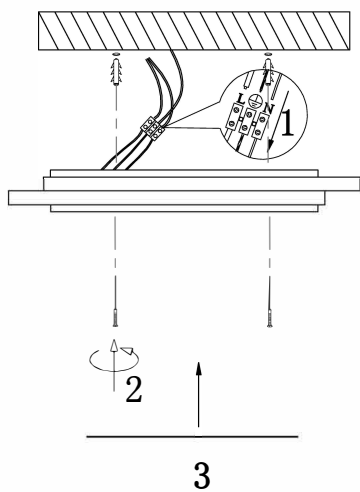

# Instruction

FR10031CL-L98B

MAX 98W  
5500 Lumen

Model: FR10031CL-L98B  
Collection: LED Market

Ceiling Lamps