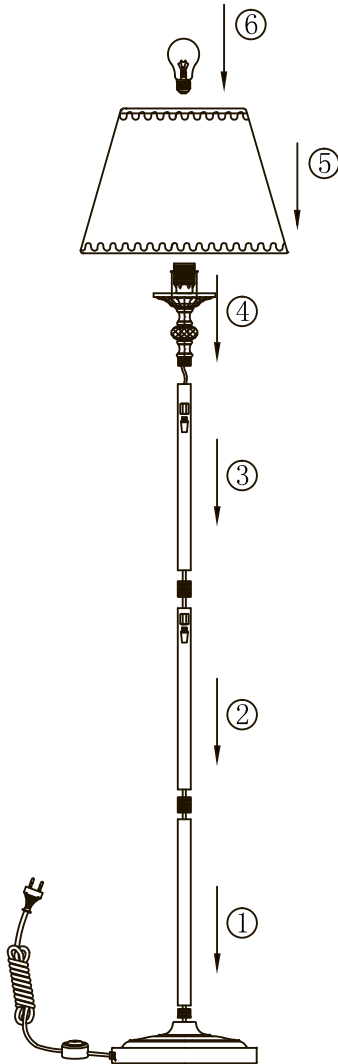

Instruction

Collection: Royal Classic
Series: Sofia
Model: RC093-FL-01-R
Floor Lamps

I - Floor Lamps

1 x E27 (40w)

MAYTONI
DECORATIVE LIGHTING
www.maytoni.de