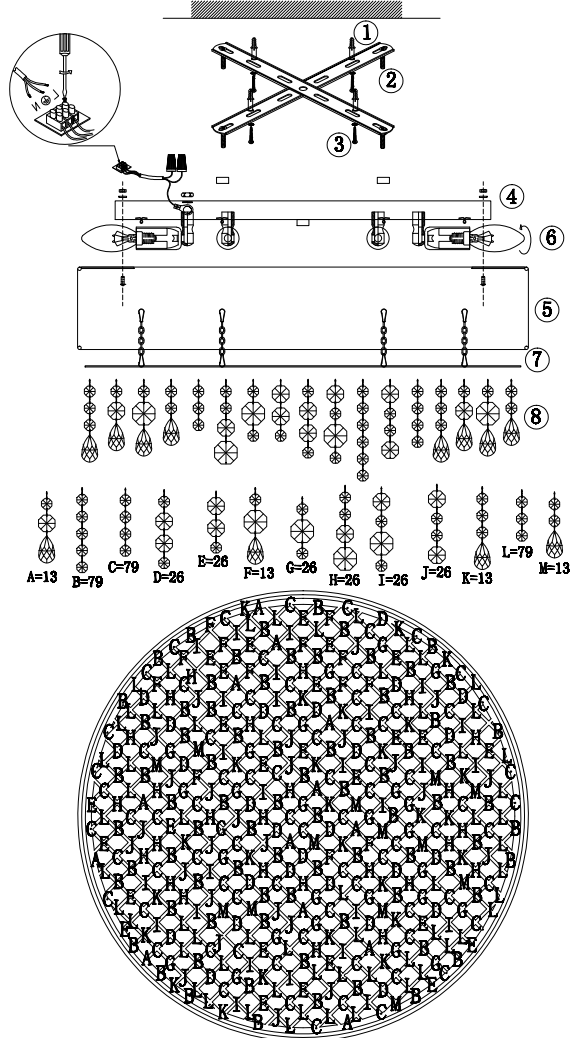

Instruction

MOD600PL-10W

10 x E14 (60W)

Model: MOD600PL-10W

Collection: Modern

Series: Manfred

Ceiling Lamps