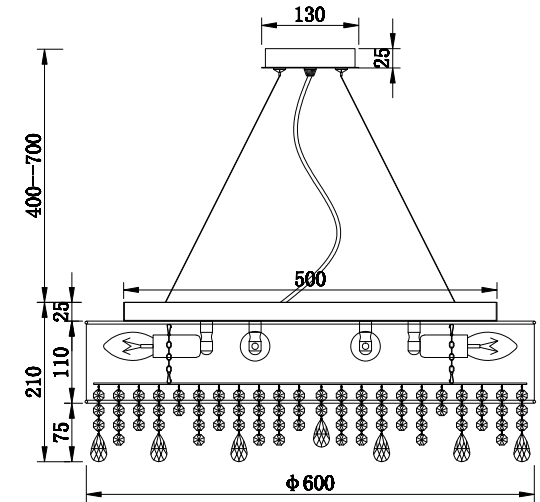

Instruction

MOD600PL-10W

10 x E14 (60W)

Model: MOD600PL-10W

Collection: Modern

Series: Manfred

Ceiling Lamps