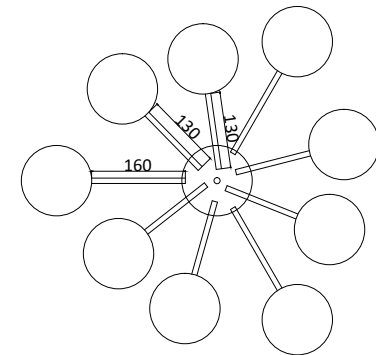

FREYA
TRADITION OF QUALITY

Instruction

FR5120CL-09G

9 x G9 (40W)

Model: FR5120CL-09G

Collection: Modern

Ceiling Lamps