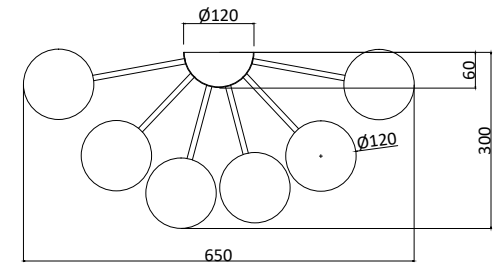

FREYA
TRADITION OF QUALITY

Instruction

FR5120CL-09G

9 x G9 (40W)

Model: FR5120CL-09G

Collection: Modern

Ceiling Lamps