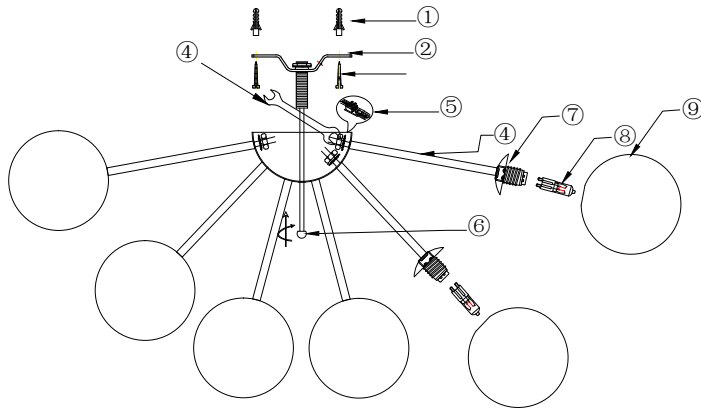

FREYA
TRADITION OF QUALITY

Instruction

FR5120CL-09G

9 x G9 (40W)

Model: FR5120CL-09G

Collection: Modern

Ceiling Lamps