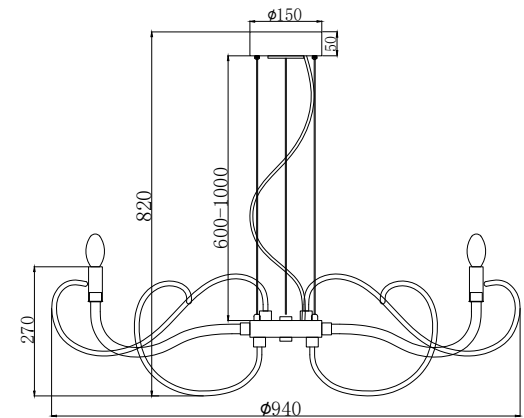

Instruction

MOD051PL-07TR

7 x E14 (40W)

Model: MOD051PL-07TR
Collection: Modern
Series: Atlanta

Ceiling Lamps