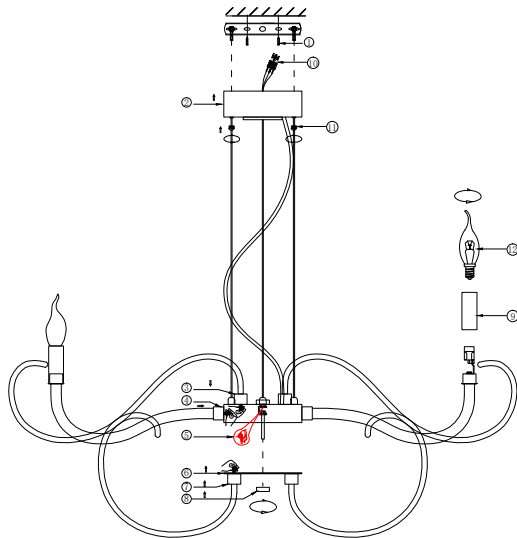

Instruction

MOD051PL-07TR

7 x E14 (40W)

Model: MOD051PL-07TR
Collection: Modern
Series: Atlanta

Ceiling Lamps