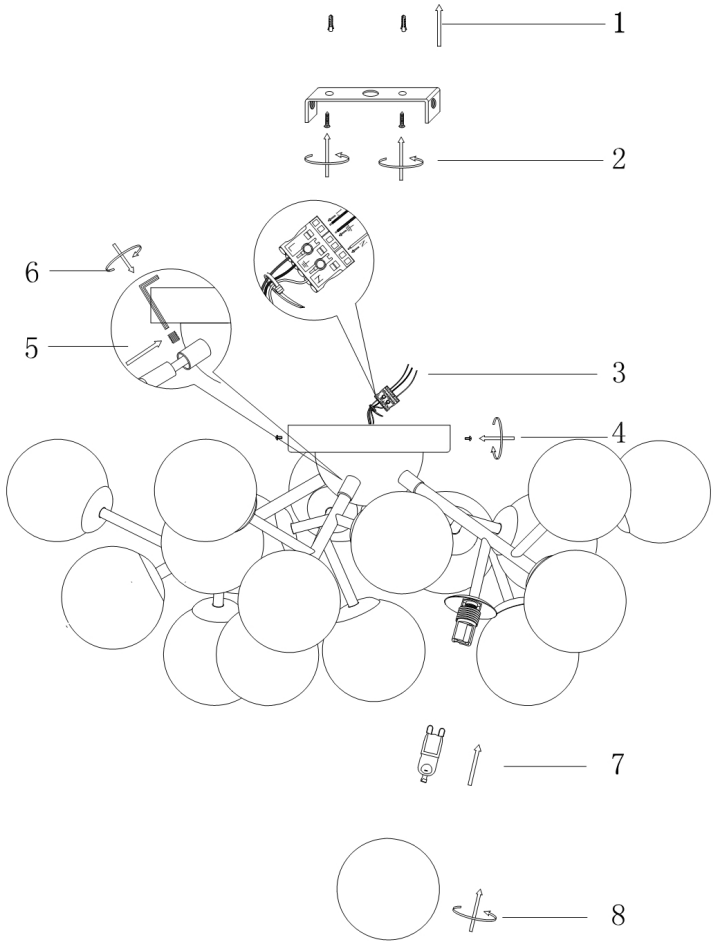

# Instruction

Collection: MODERN  
Series: DALLAS  
Model: MOD545PL-20CH  
Ceiling

- Ceiling

20 x G9 (28W)

**MAYTONI**  
DECORATIVE LIGHTING

[www.maytoni.de](http://www.maytoni.de)