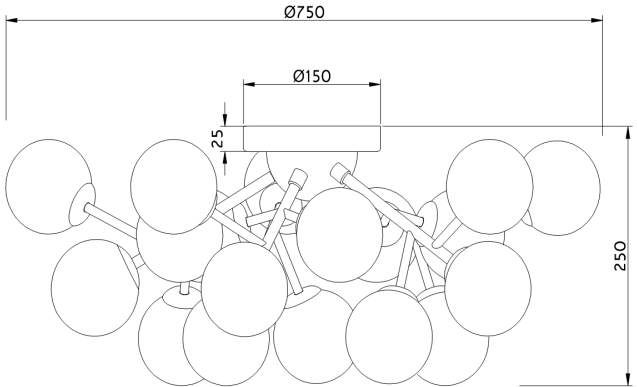

# Instruction

Collection: MODERN  
Series: DALLAS  
Model: MOD545PL-20CH  
Ceiling

- Ceiling

20 x G9 (28W)

**MAYTONI**  
DECORATIVE LIGHTING

[www.maytoni.de](http://www.maytoni.de)