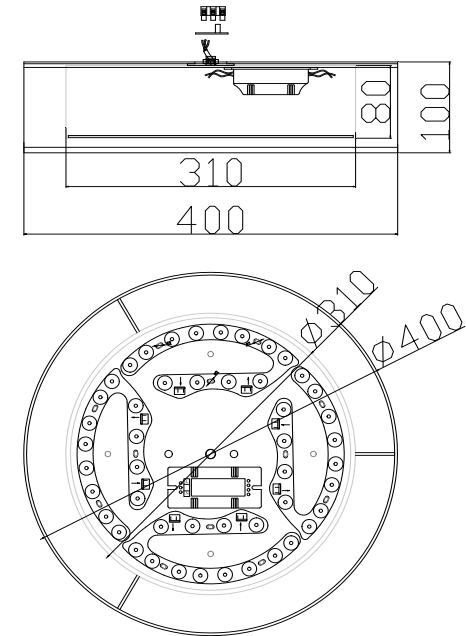

FREYA
TRADITION OF QUALITY

Instruction

FR6005CL-L36G

MAX 36W
800 Lumen

Model: FR6005CL-L36G
Collection: LED

Ceiling Lamps