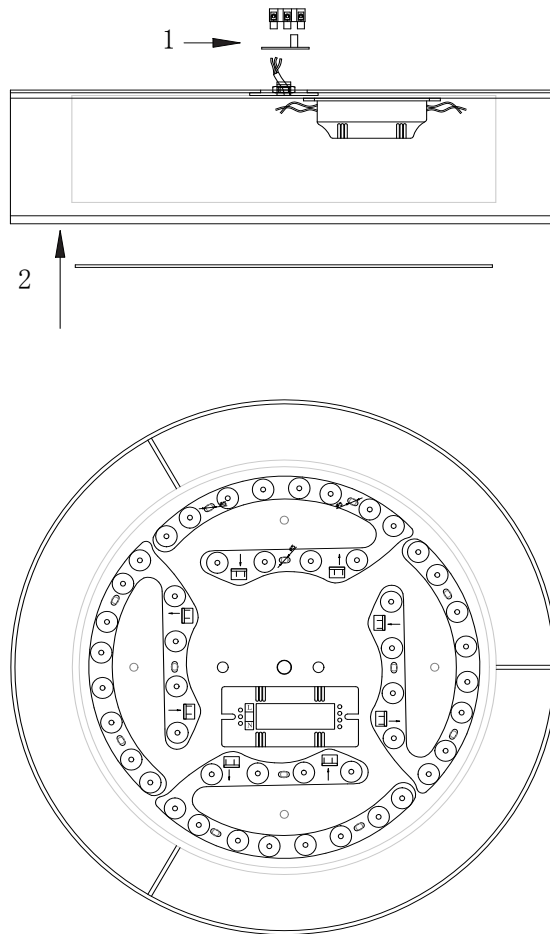

FREYA
TRADITION OF QUALITY

Instruction

FR6005CL-L36G

MAX 36W
800 Lumen

Model: FR6005CL-L36G
Collection: LED

Ceiling Lamps