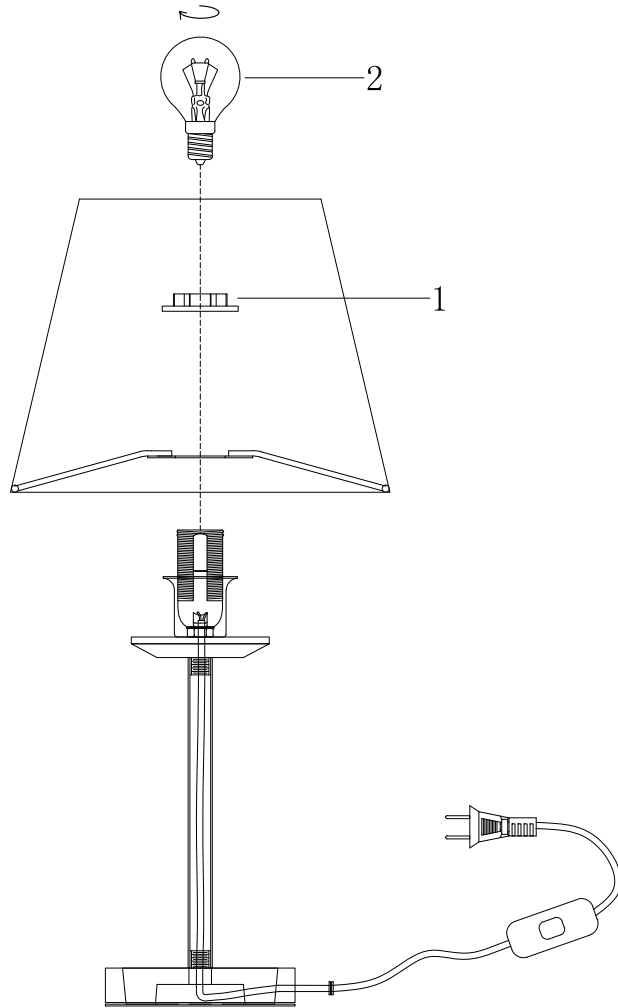

# Instruction

FR1006TL-01G

1 x E14 (40W)

Model: FR1006TL-01G

Collection: Crystal

Table Lamps