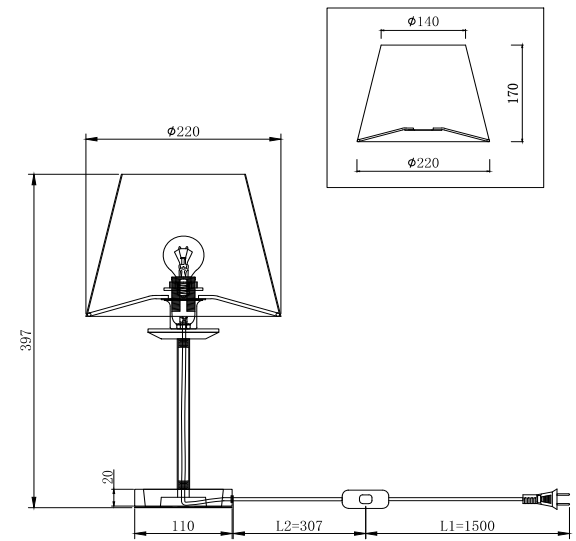

# Instruction

FR1006TL-01G

1 x E14 (40W)

Model: FR1006TL-01G

Collection: Crystal

Table Lamps