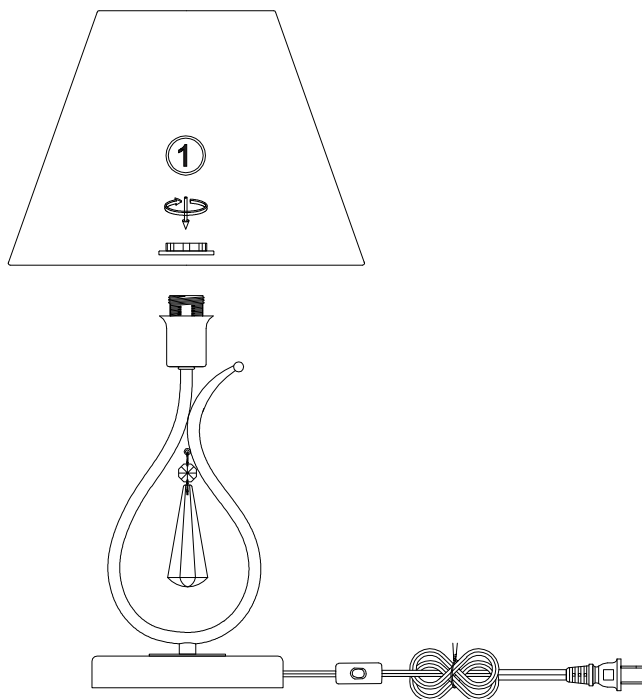

Instruction

FR2019TL-01BS

1 x E14 (40W)

Model: FR2019TL-01BS

Collection: Classic

Table Lamps