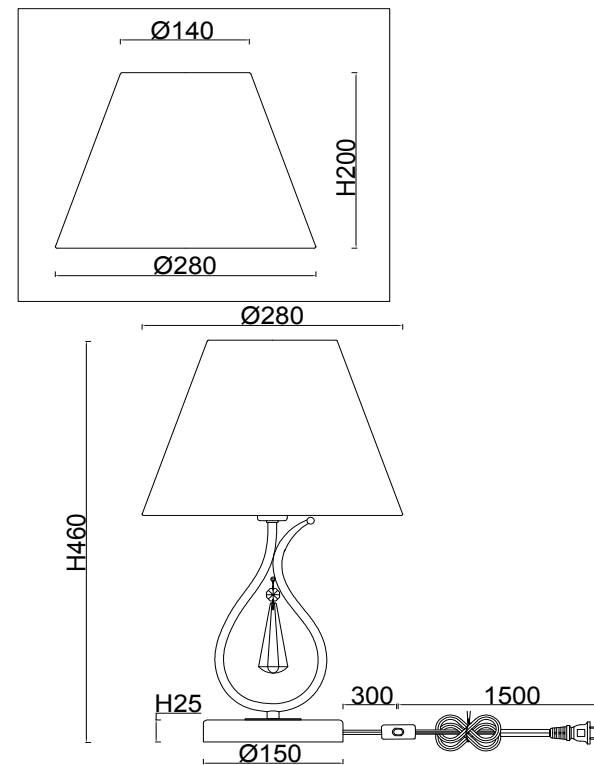

Instruction

FR2019TL-01BS

1 x E14 (40W)

Model: FR2019TL-01BS

Collection: Classic

Table Lamps