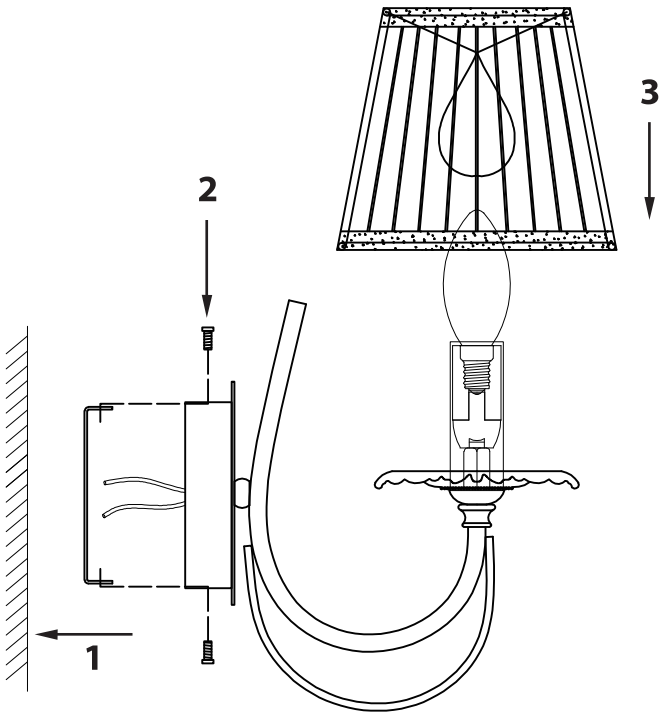

# Instruction

Collection: Elegant  
Series: Olivia  
Model: ARM326-01-W  
Wall-mounted

– Wall-mounted

1 x E14 (40w)

**MAYTONI**  
DECORATIVE LIGHTING

[www.maytoni.de](http://www.maytoni.de)