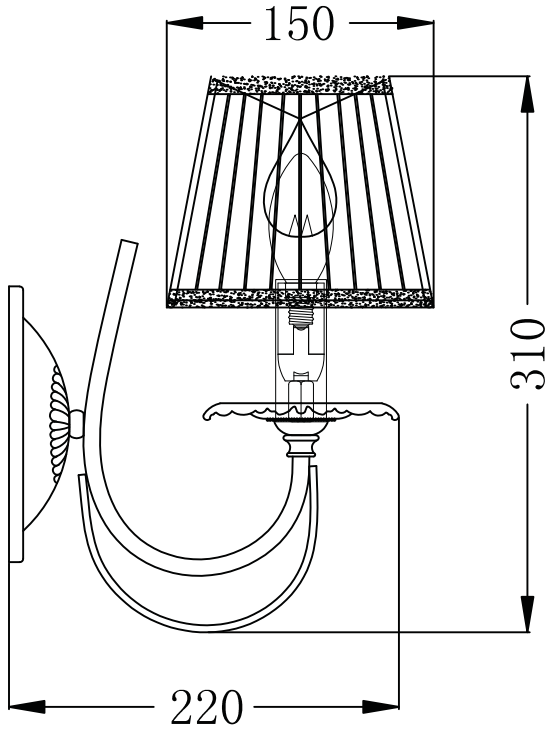

# Instruction

Collection: Elegant  
Series: Olivia  
Model: ARM326-01-W  
Wall-mounted

– Wall-mounted

1 x E14 (40w)

**MAYTONI**  
DECORATIVE LIGHTING

[www.maytoni.de](http://www.maytoni.de)