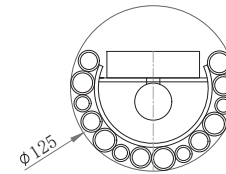

Instruction

MOD136WL-01BS

1 x E14 (60W)

Model: MOD136WL-01BS
Collection: Modern

Wall Lamps