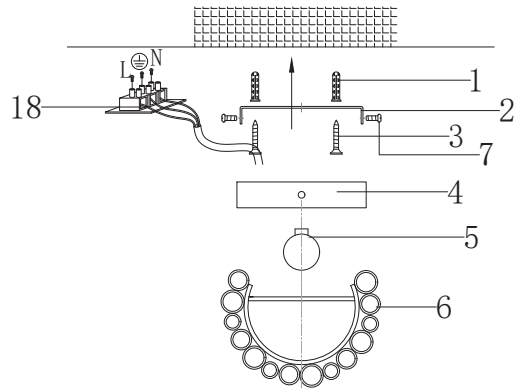

Instruction

MOD136WL-01BS

1 x E14 (60W)

Model: MOD136WL-01BS
Collection: Modern

Wall Lamps