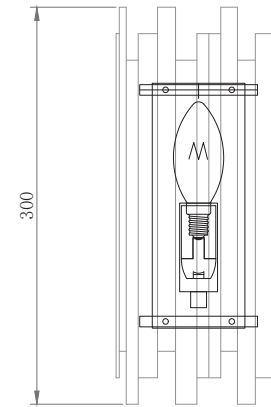

Instruction

MOD136WL-01BS

1 x E14 (60W)

Model: MOD136WL-01BS
Collection: Modern

Wall Lamps