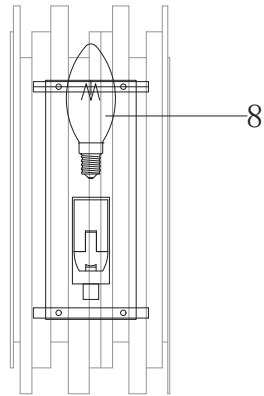

Instruction

MOD136WL-01BS

1 x E14 (60W)

Model: MOD136WL-01BS
Collection: Modern

Wall Lamps