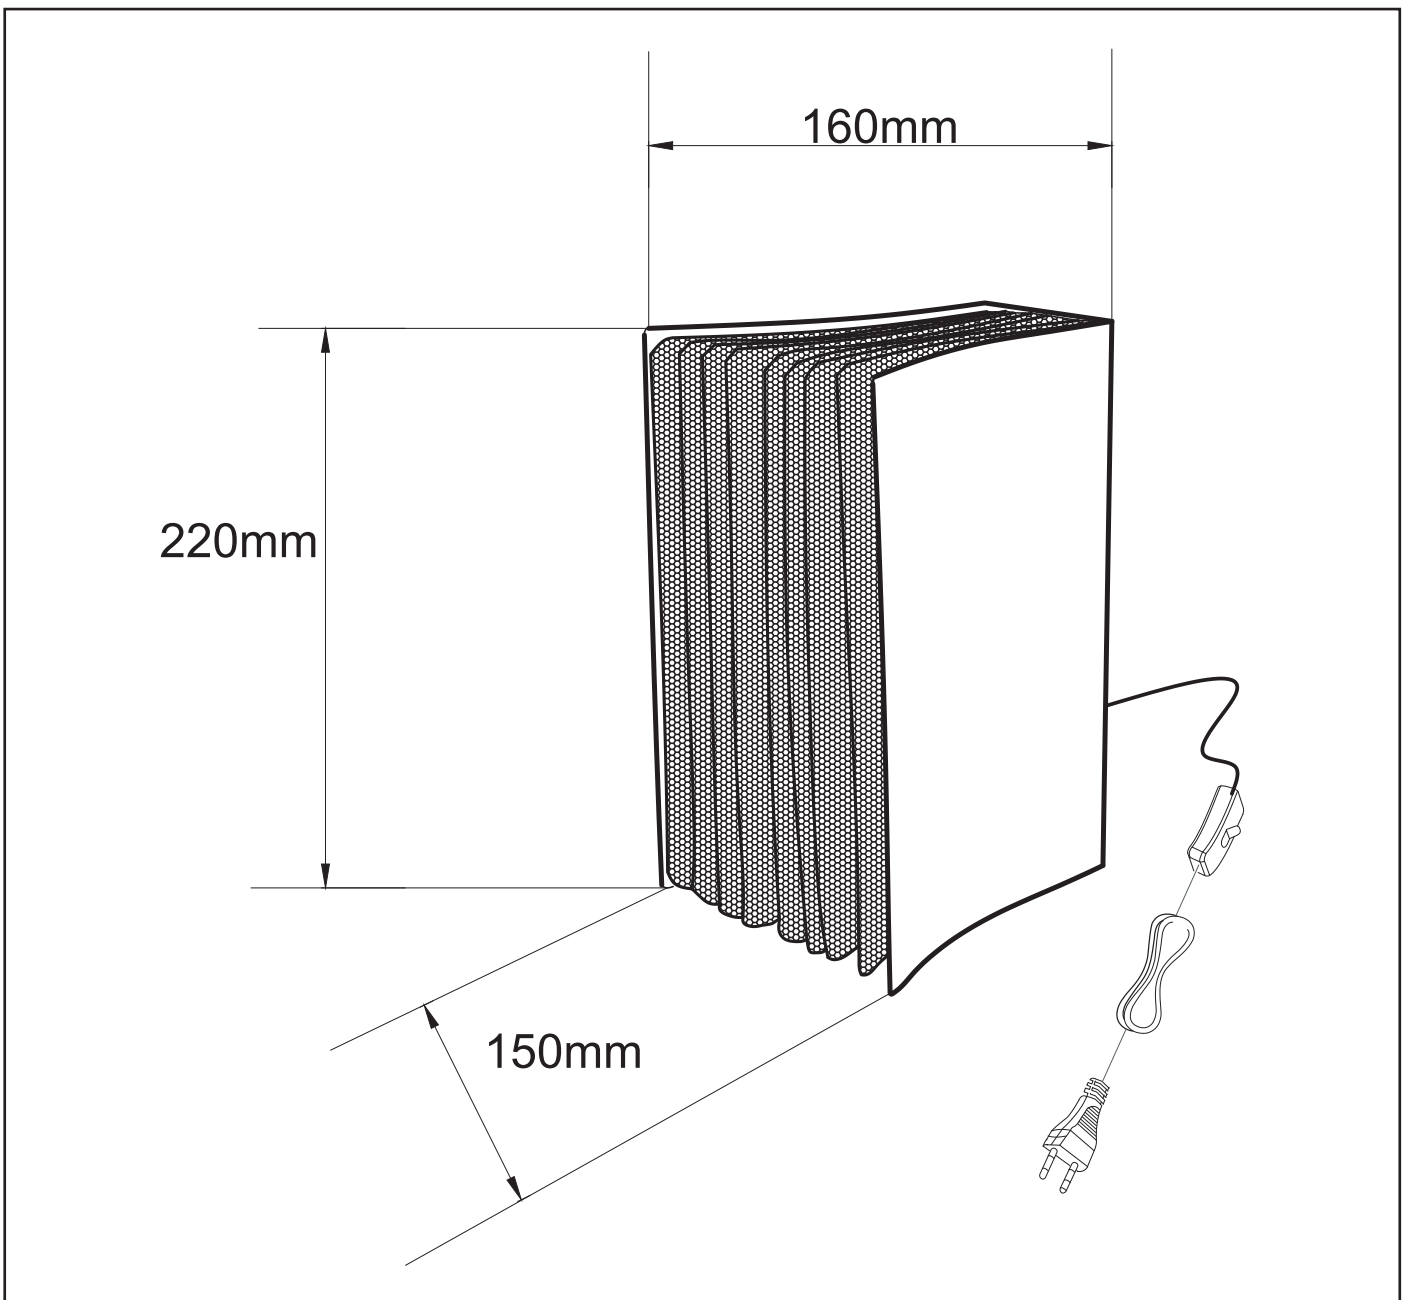

**RECOMMENDED LUCIDE
LIGHT SOURCE**

49023/04/60

Light source dimmable : Yes

Light source incl. : No

General

Dimensions LxWxH : 16cm x 15cm x22cm

Height minimum : 22cm

Height maximum : 22cm

Dimensions shade LxWxH : 16cm x 15cm x22cm

Main material : Metal

Ceiling rose material : -

Color : iron/black-gold

Style : Modern

Shape : Fanshaped

Weight : 1.36kg

Warranty : 2 years

Product specifications

Dimmable : No

Light direction : Around

Adjustable in height : -

(Before Installation)

Directional : Not Directional

Cable : Yes, Cable On Product

Cable length : 150 cm

Bulb type & maximum wattage : E14-max.25W

For more specifications of this product please visit

www.lucide.com

LIVRET

item number : 78595/01/02
EAN code : 5411212782670

LUCIDE

INSTALLATION DRAWING SPECIFICATIONS