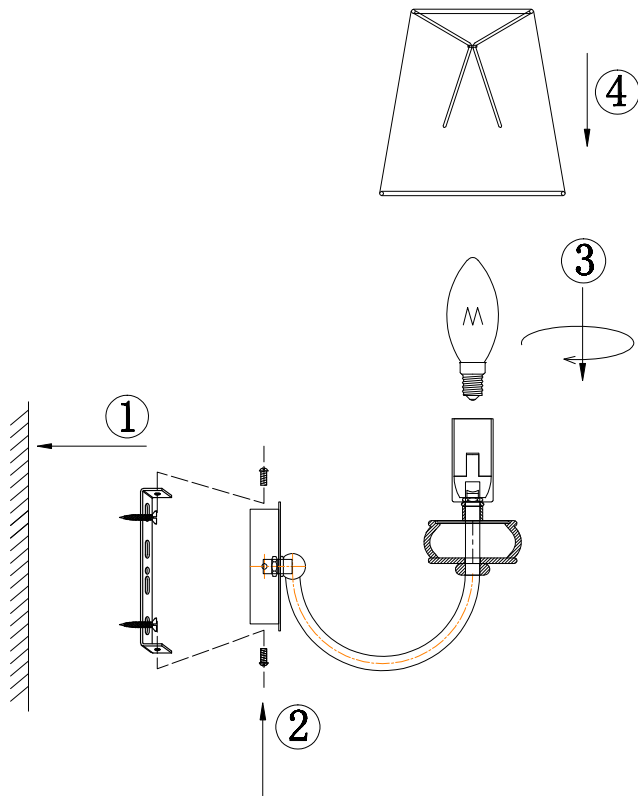

Instruction

ARM006WL-01G

1 x E14 (40W)

Model: ARM006WL-01G
Collection: Elegant
Series: Roma

Wall Lamps