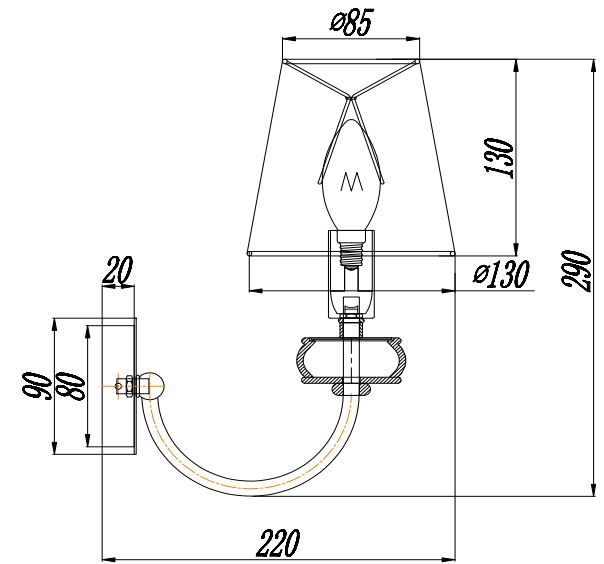

Instruction

ARM006WL-01G

1 x E14 (40W)

Model: ARM006WL-01G
Collection: Elegant
Series: Roma

Wall Lamps