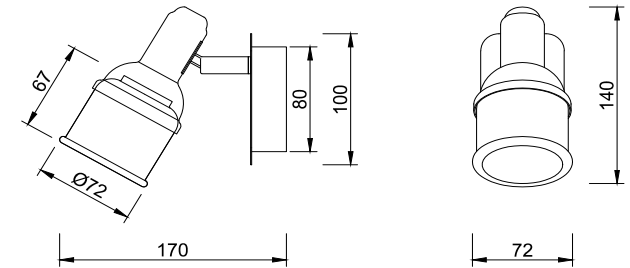

FREYA
TRADITION OF QUALITY

Instruction

FR7003WL-01BZ

1 x E14 (40W)

Model: FR7003WL-01BZ
Series: Arlette

Wall Lamps