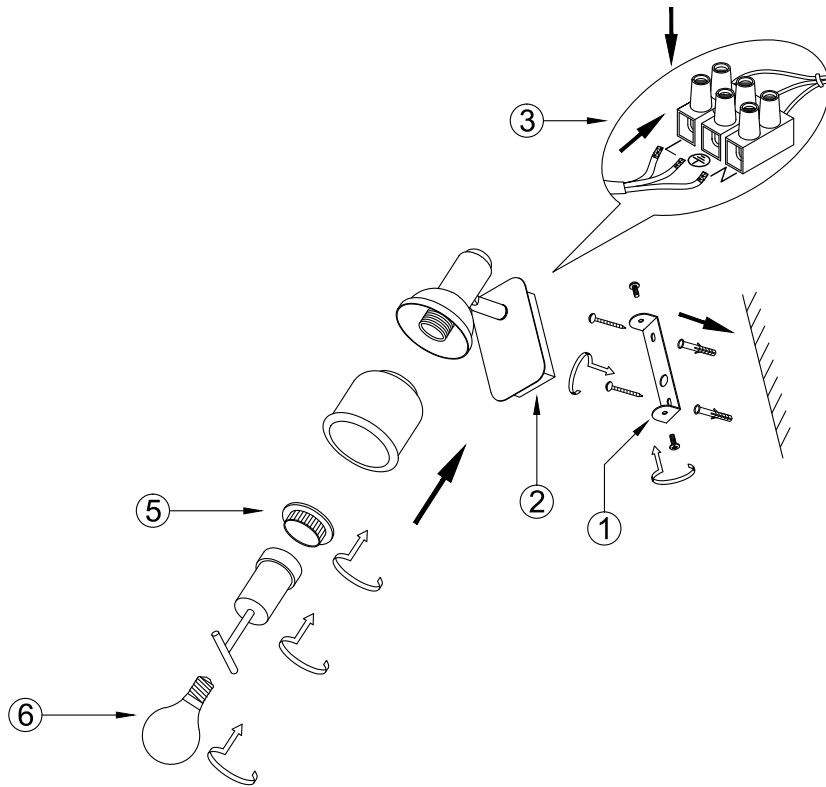

FREYA
TRADITION OF QUALITY

Instruction

FR7003WL-01BZ

1 x E14 (40W)

Model: FR7003WL-01BZ
Series: Arlette

Wall Lamps