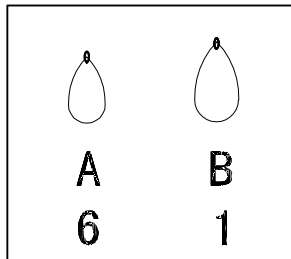

FREYA
TRADITION OF QUALITY

INSTRUCTION

MODEL: FR5756-PL-06-W
CHANDELIER

6 x E14 (40W)

FREYA-LIGHT.COM