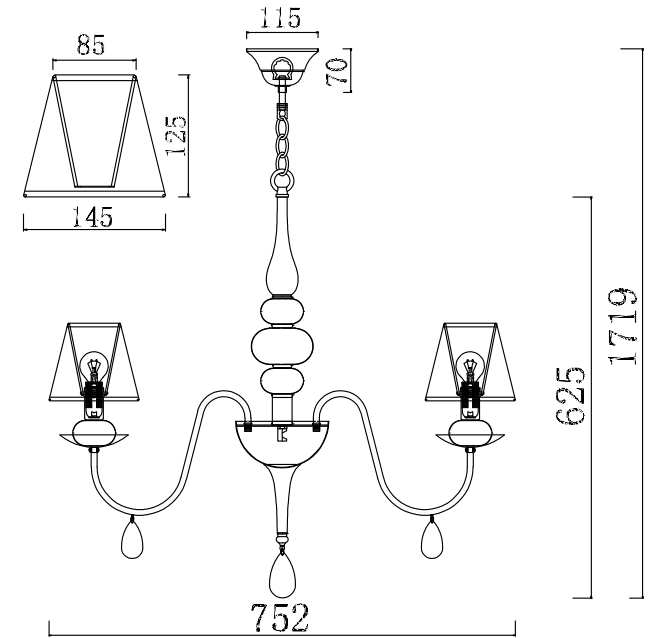

FREYA
TRADITION OF QUALITY

INSTRUCTION

MODEL: FR5756-PL-06-W
CHANDELIER

6 x E14 (40W)

FREYA-LIGHT.COM