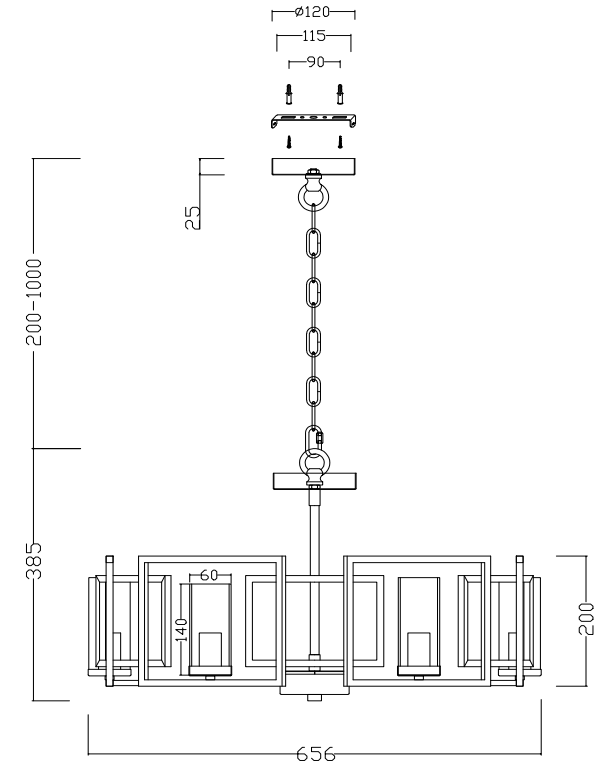

# Instruction

H009PL-06G

6 x E14 (40W)

Model: H009PL-06G  
Collection: House  
Series: Bowi

Ceiling Lamps