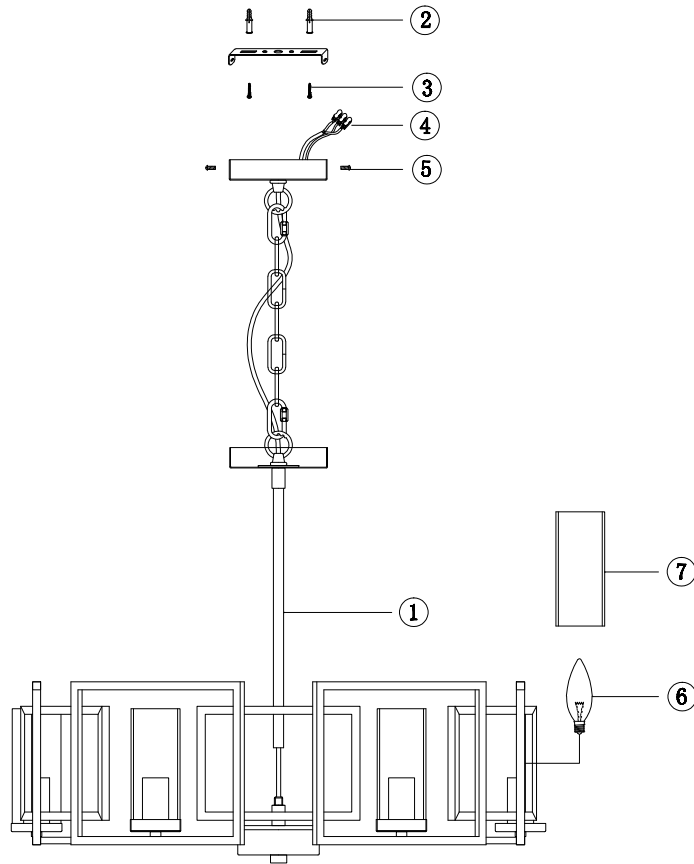

# Instruction

H009PL-06G

6 x E14 (40W)

Model: H009PL-06G  
Collection: House  
Series: Bowi

Ceiling Lamps