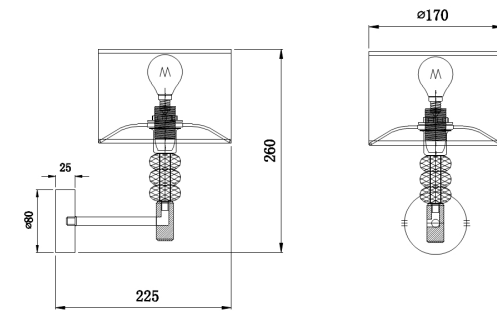

# Instruction

Collection: MODERN  
Series: LINCOLN  
Model: MOD527WL-01N  
Ceiling

- Ceiling

1 x E14 (40W)

**MAYTONI**  
DECORATIVE LIGHTING

[www.maytoni.de](http://www.maytoni.de)