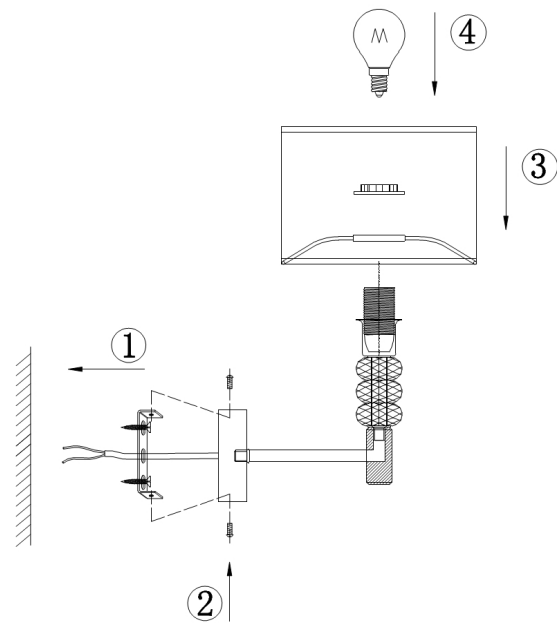

# Instruction

Collection: MODERN  
Series: LINCOLN  
Model: MOD527WL-01N  
Ceiling

- Ceiling

1 x E14 (40W)

**MAYTONI**  
DECORATIVE LIGHTING

[www.maytoni.de](http://www.maytoni.de)