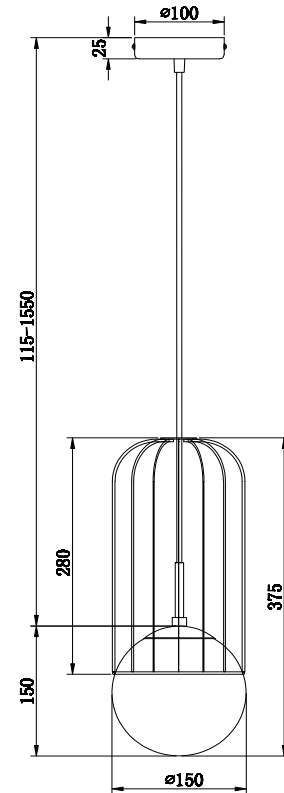

Instruction

P362PL-01G

1 x E27 (40W)

Model: P362PL-01G
Collection: Pendant
Series: Telford

Ceiling Lamps