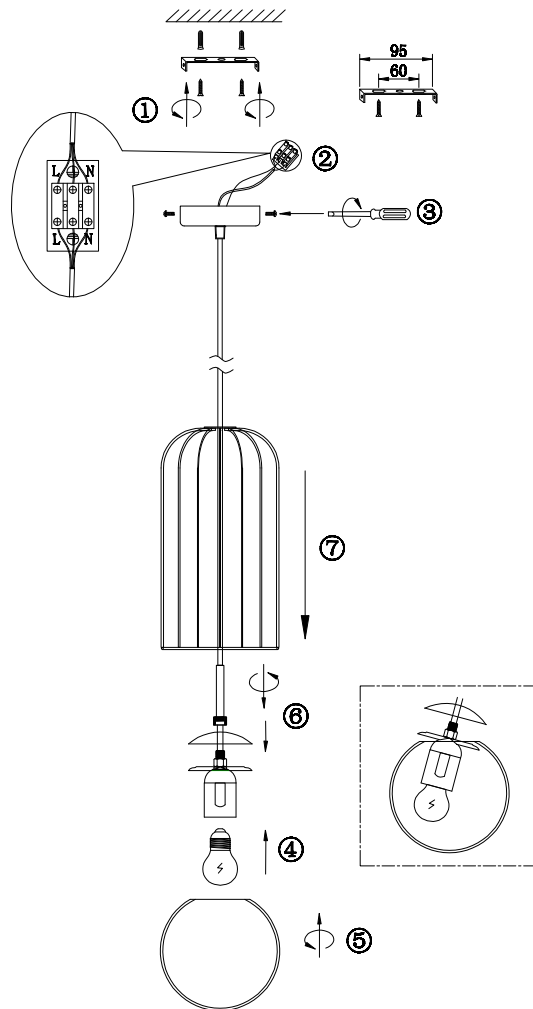

Instruction

P362PL-01G

1 x E27 (40W)

Model: P362PL-01G
Collection: Pendant
Series: Telford

Ceiling Lamps