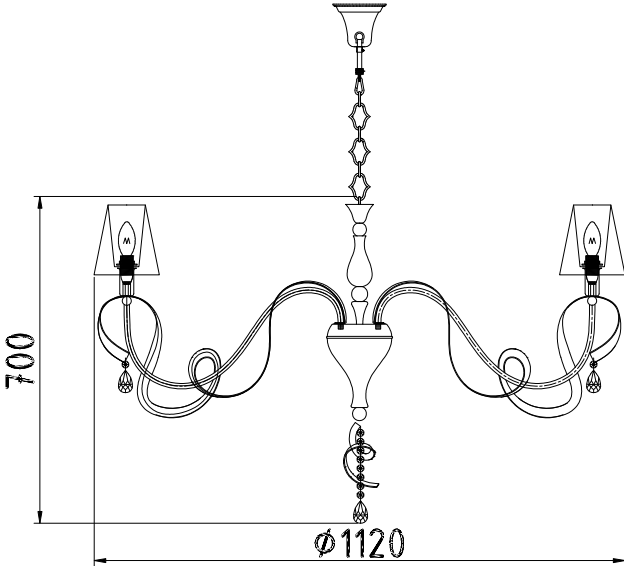

# Instruction

Collection: Elegant  
Series: Intreccio  
Model: ARM010-10-W  
Suspended

A=10  
B=1

 - Suspended

  
10x E14 (40W)

**MAYTONI**  
DECORATIVE LIGHTING  
[www.maytoni.de](http://www.maytoni.de)