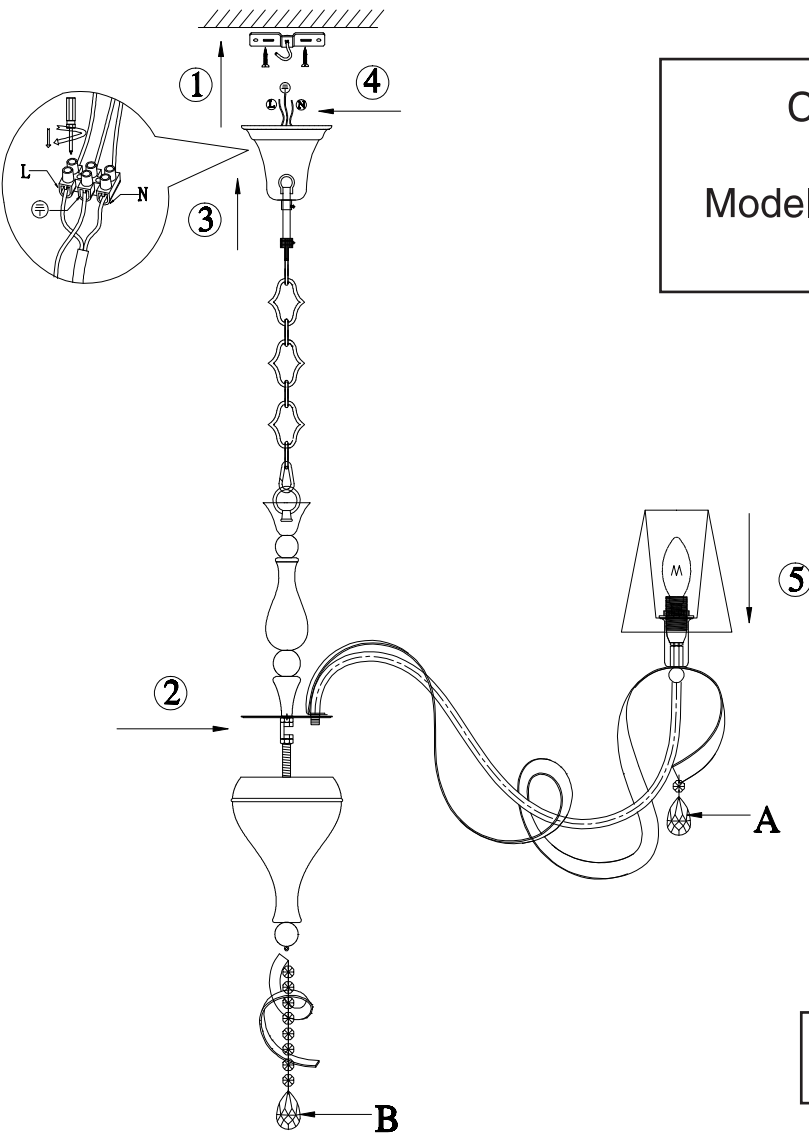

# Instruction

Collection: Elegant  
Series: Intreccio  
Model: ARM010-10-W  
Suspended

A=10  
B=1

 - Suspended

  
10x E14 (40W)

**MAYTONI**  
DECORATIVE LIGHTING  
[www.maytoni.de](http://www.maytoni.de)