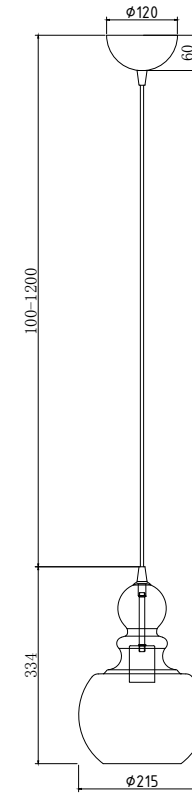

# Instruction

P003PL-01BZ

1 x E27 (60W)

Model: P003PL-01BZ  
Collection: Pendant  
Series: Tone

Pendant Lamps