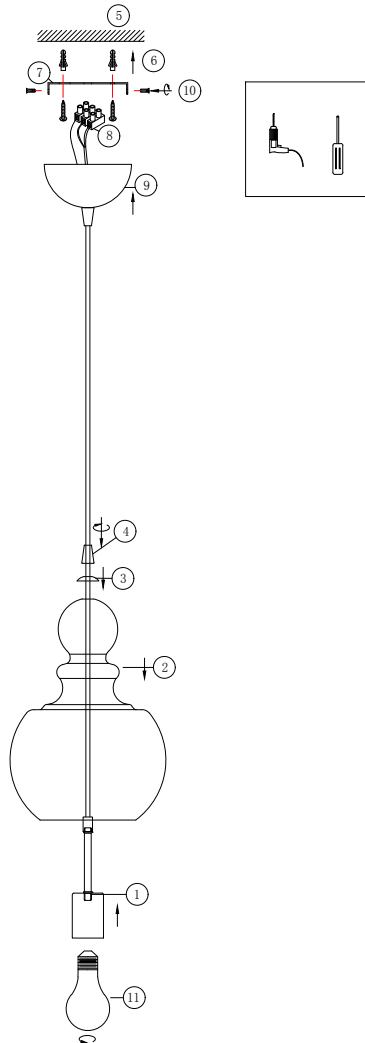

# Instruction

P003PL-01BZ

1 x E27 (60W)

Model: P003PL-01BZ  
Collection: Pendant  
Series: Tone

Pendant Lamps