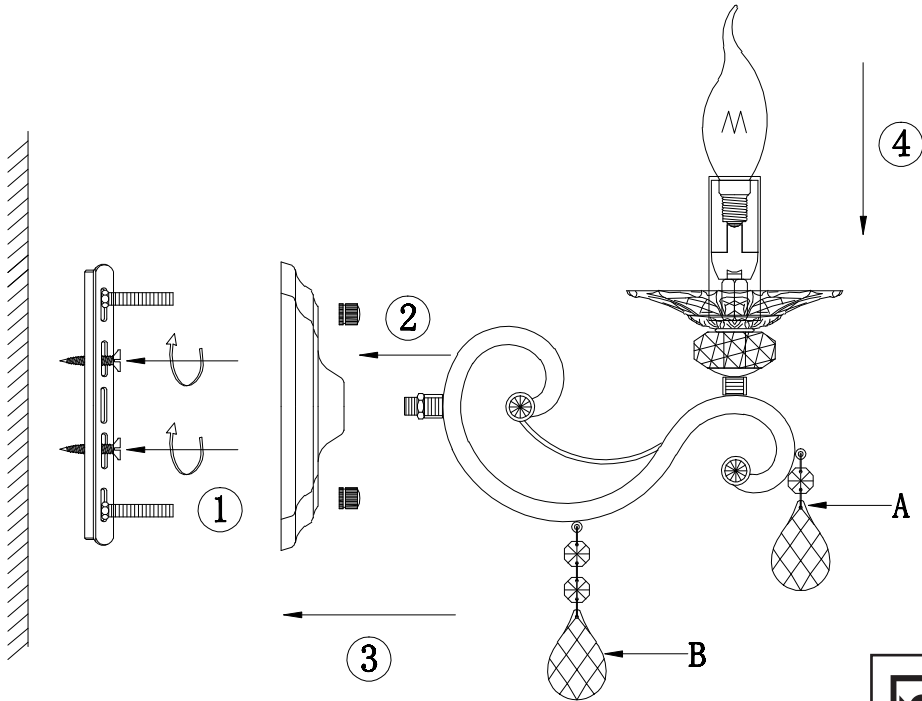

# Instruction

Collection: Royal Classic  
Series: Grace  
Model: RC247-WL-01-R  
Wall lamp

A=1  
B=1

  
1 x E14 (60w)

**MAYTONI**  
DECORATIVE LIGHTING

[www.maytoni.de](http://www.maytoni.de)