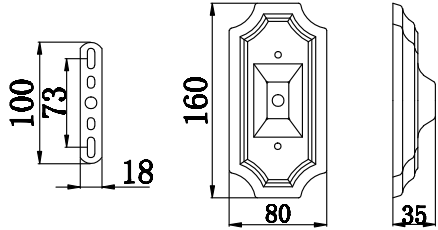

# Instruction

Collection: Royal Classic  
Series: Grace  
Model: RC247-WL-01-R  
Wall lamp

A=1  
B=1

  
1 x E14 (60w)

**MAYTONI**  
DECORATIVE LIGHTING

[www.maytoni.de](http://www.maytoni.de)