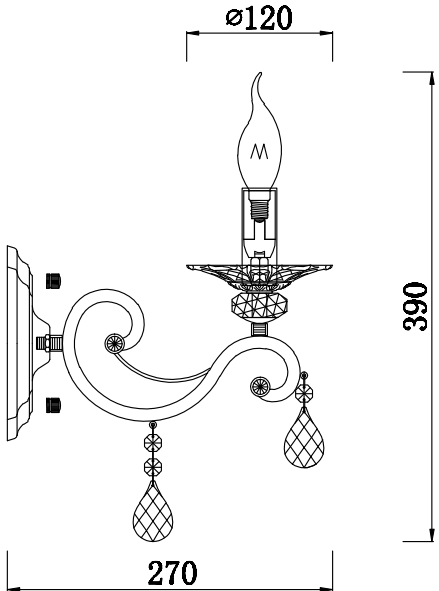

# Instruction

Collection: Royal Classic  
Series: Grace  
Model: RC247-WL-01-R  
Wall lamp

A=1  
B=1

  
1 x E14 (60w)

**MAYTONI**  
DECORATIVE LIGHTING

[www.maytoni.de](http://www.maytoni.de)