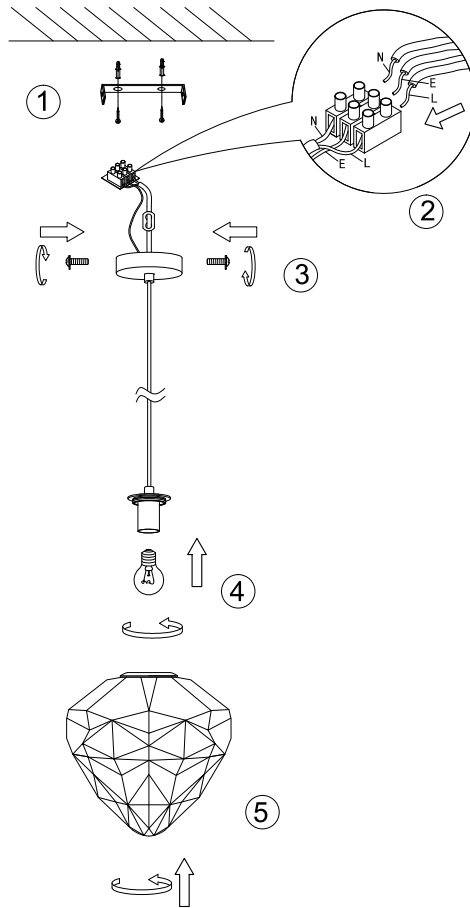

Instruction

P053PL-01PK

1 x E27 (40W)

Recommended to use with LED bulbs

Model: P053PL-01PK
Collection: Pendant
Series: New family 052

Pendant Lamps