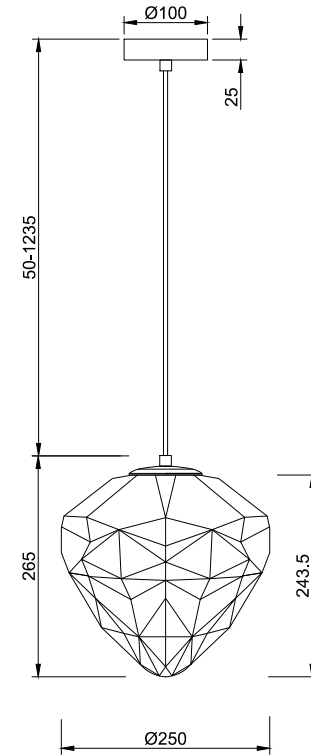

Instruction

P053PL-01PK

1 x E27 (40W)

Recommended to use with LED bulbs

Model: P053PL-01PK
Collection: Pendant
Series: New family 052

Pendant Lamps