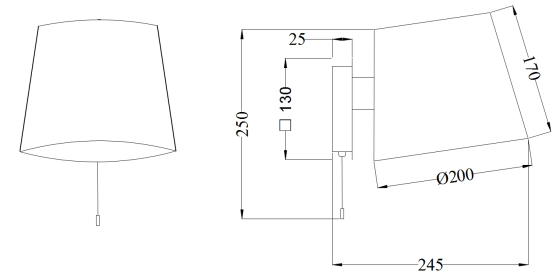

Instruction

Collection: MODERN
Series: BERGAMO
Model: MOD613WL-01B
Wall

- Wall

1 x E27 (60W)

MAYTONI
DECORATIVE LIGHTING

www.maytoni.de