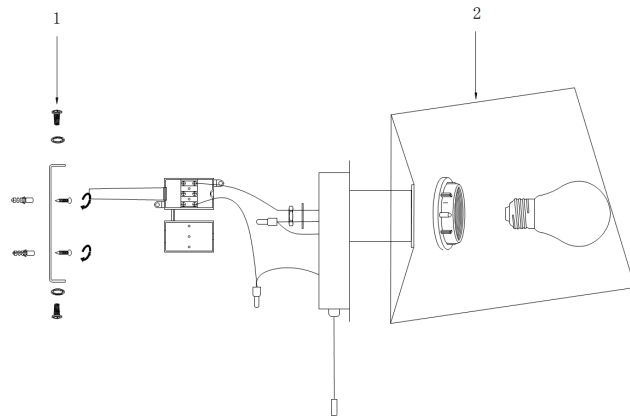

Instruction

Collection: MODERN
Series: BERGAMO
Model: MOD613WL-01B
Wall

- Wall

1 x E27 (60W)

MAYTONI
DECORATIVE LIGHTING

www.maytoni.de