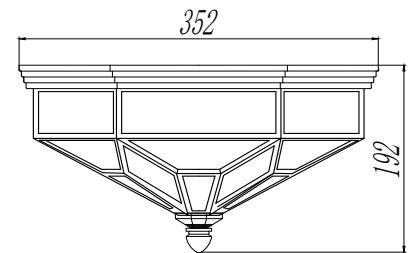

Instruction

H356-CL-03-CH

3 x E27 (60W)

Model: H356-CL-03-CH
Collection: House
Series: Zeil

Ceiling Lamps