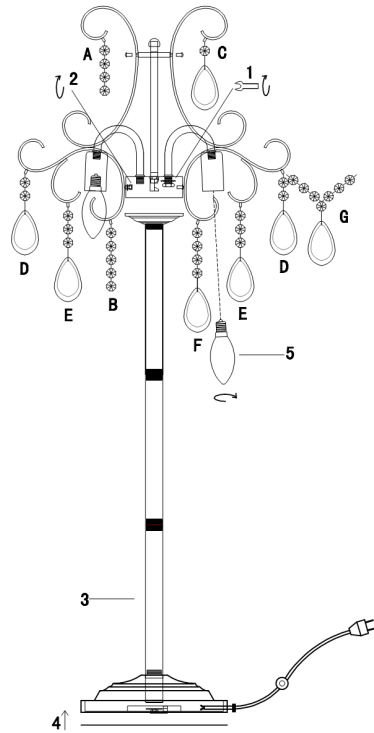

# INSTRUCTION

**Model:** FR2302FL-04WG

Floor Lamp

A	B	C	D	E	F	G
6pcs	6pcs	6pcs	12pcs	12pcs	6pcs	12pcs

4 x E14 (40W)

FREYA-LIGHT.COM