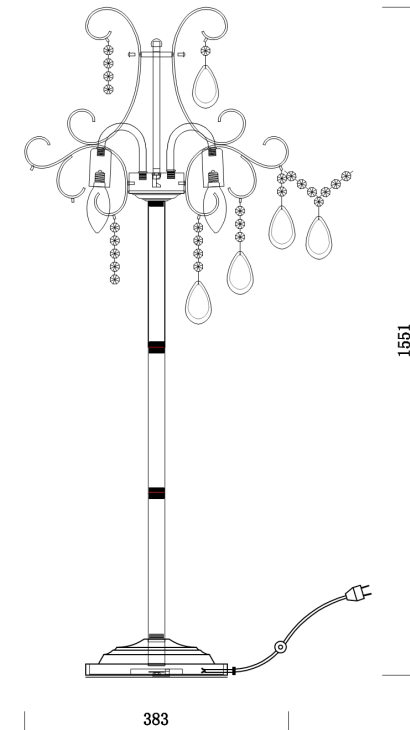

# INSTRUCTION

**Model:** FR2302FL-04WG

Floor Lamp

A	B	C	D	E	F	G
6pcs	6pcs	6pcs	12pcs	12pcs	6pcs	12pcs

4 x E14 (40W)

FREYA-LIGHT.COM