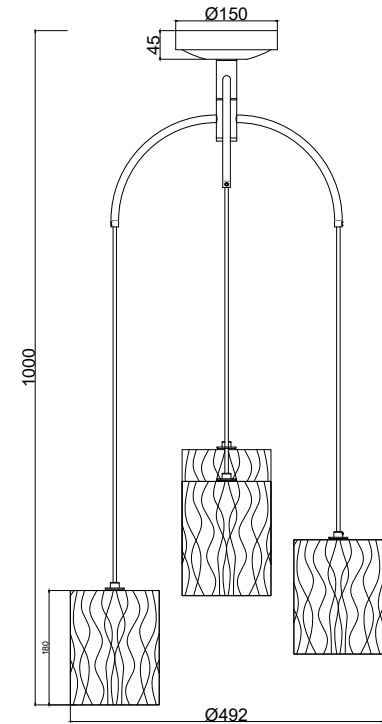

# Instruction

MOD042PL-04BS

4 x E14 (40W)

Model: MOD042PL-04BS  
Collection: Modern  
Series: Starfall

Pendant Lamps