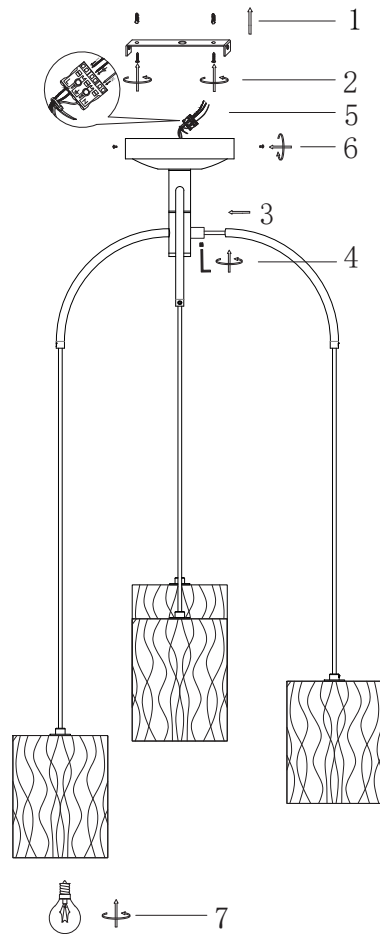

# Instruction

MOD042PL-04BS

4 x E14 (40W)

Model: MOD042PL-04BS  
Collection: Modern  
Series: Starfall

Pendant Lamps