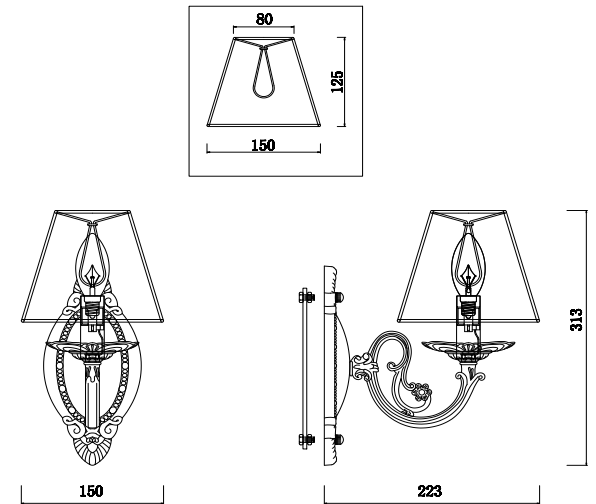

FREYA
TRADITION OF QUALITY

Instruction

FR2686WL-01W

1 x E14 (40W)

Model: FR2686WL-01W
Series: Jasmine

Wall Lamps