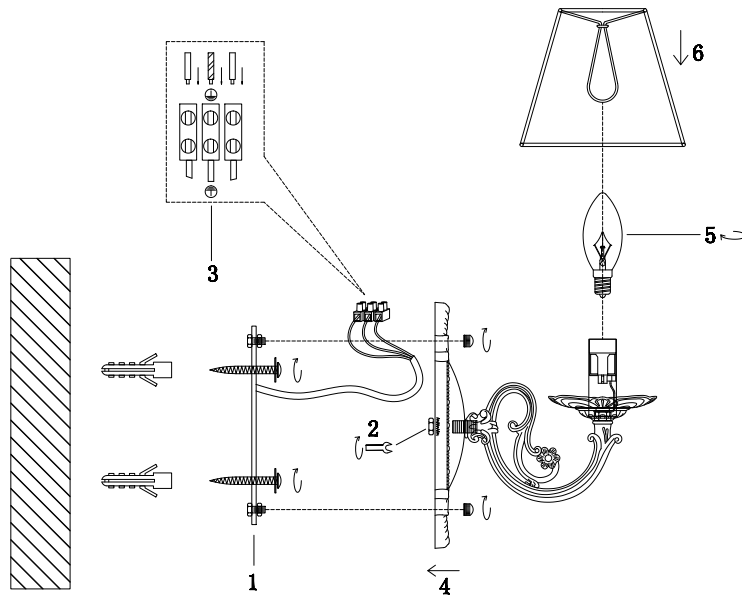

FREYA
TRADITION OF QUALITY

Instruction

FR2686WL-01W

1 x E14 (40W)

Model: FR2686WL-01W
Series: Jasmine

Wall Lamps