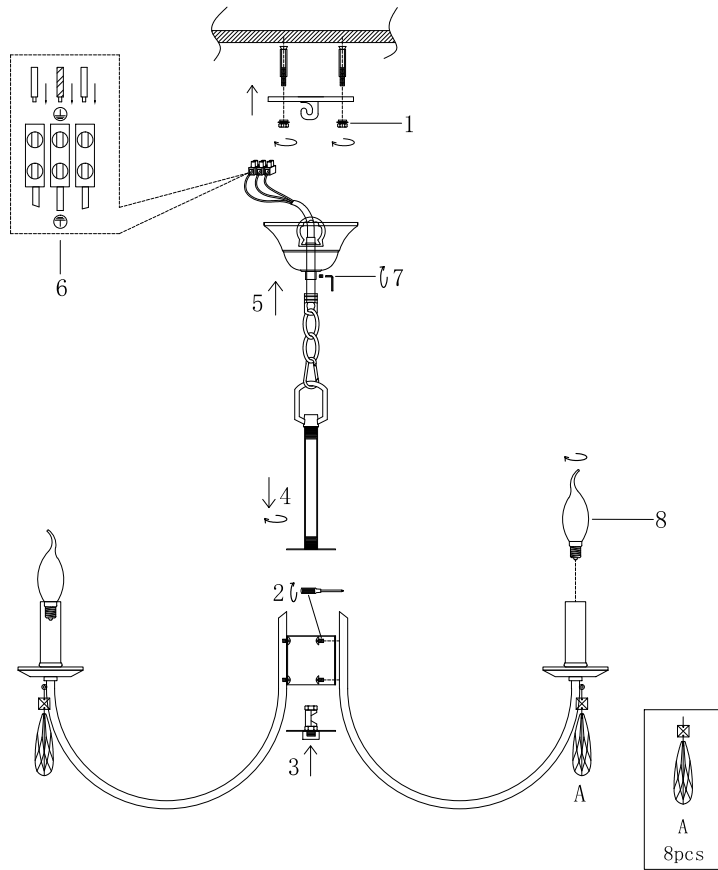

# Instruction

FR1006PL-08G

8 x E14 (40W)

Model: FR1006PL-08G

Collection: Crystal

Ceiling Lamps