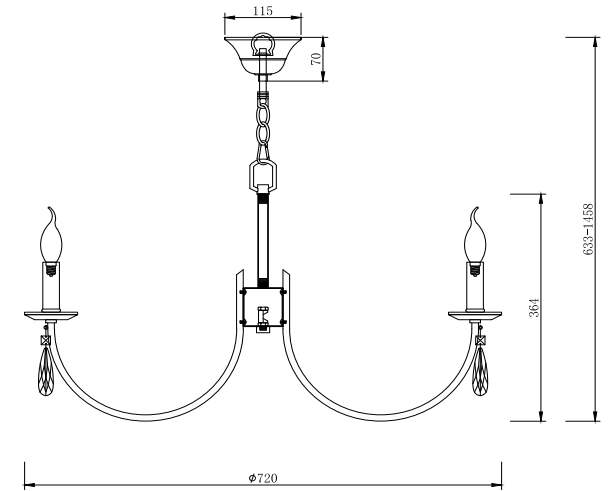

# Instruction

FR1006PL-08G

8 x E14 (40W)

Model: FR1006PL-08G

Collection: Crystal

Ceiling Lamps