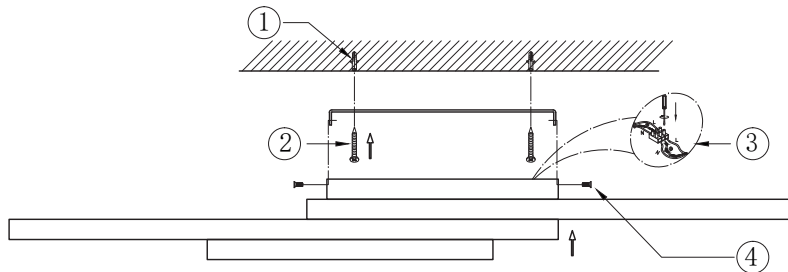

Instruction

MOD015CL-L80W

MAX 80W
5000 Lumen

Model: MOD015CL-L80W
Collection: Technical
Series: Line

Ceiling Lamps