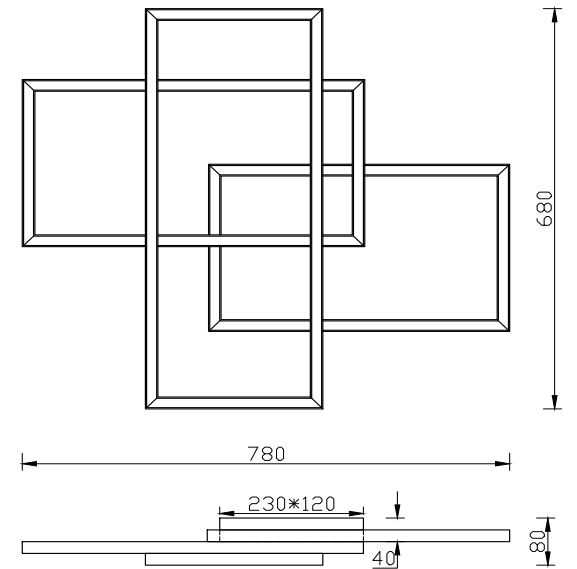

Instruction

MOD015CL-L80W

MAX 80W
5000 Lumen

Model: MOD015CL-L80W
Collection: Technical
Series: Line

Ceiling Lamps