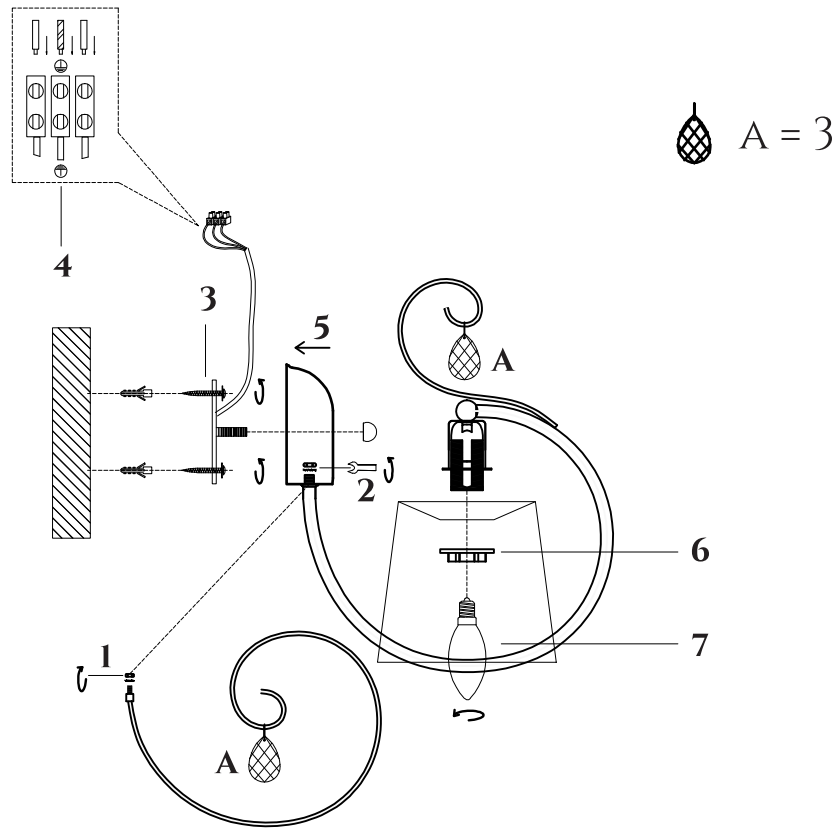

FREYA
TRADITION OF QUALITY

INSTRUCTION

MODEL: FR2020-WL-01-CH
SCONCE

1 X E14 (40W)

FREYA-LIGHT.COM