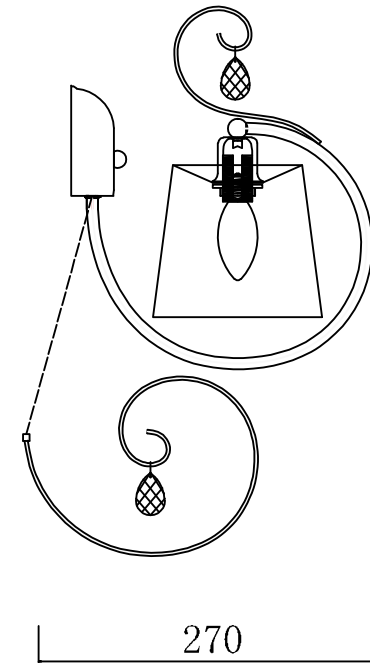

FREYA
TRADITION OF QUALITY

INSTRUCTION

MODEL: FR2020-WL-01-CH
SCONCE

1 X E14 (40W)

FREYA-LIGHT.COM