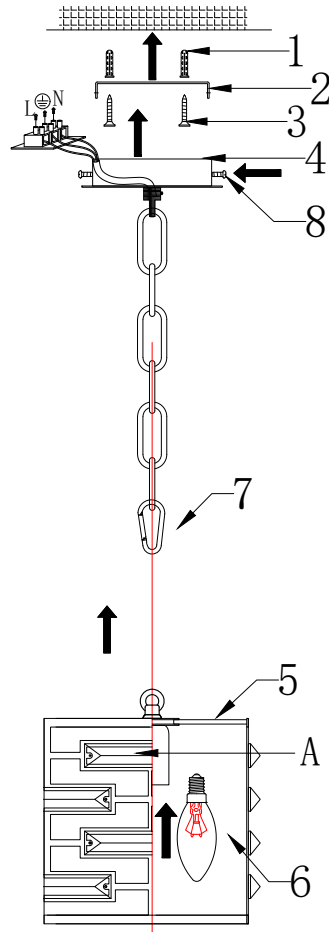

# Instruction

MOD067PL-01CH

1 x E14 (60W)

Model: MOD067PL-01CH  
Collection: Modern  
Series: Frontera

Pendant Lamps