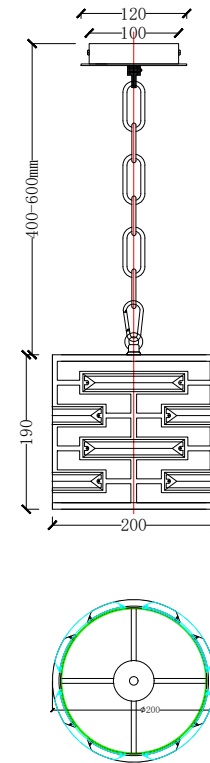

# Instruction

MOD067PL-01CH

1 x E14 (60W)

Model: MOD067PL-01CH  
Collection: Modern  
Series: Frontera

Pendant Lamps