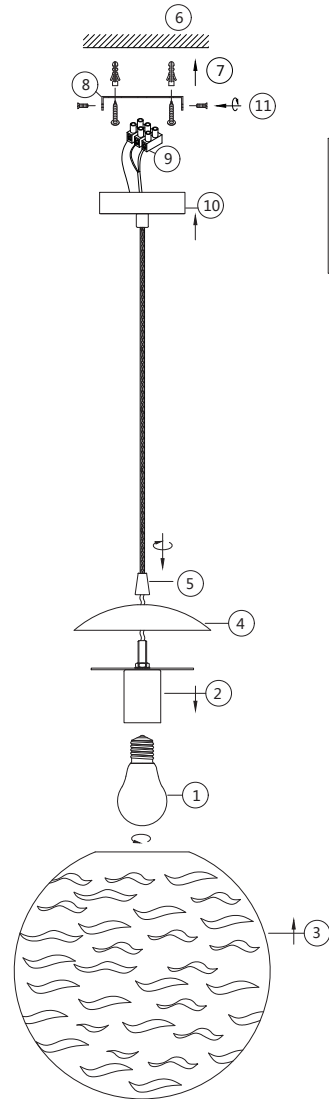

Instruction

P059PL-01B

1 x E27 (60W)

Recommended to use with LED bulbs

Model: P059PL-01B

Collection: Pendant

Series: Dunas

Pendant Lamps