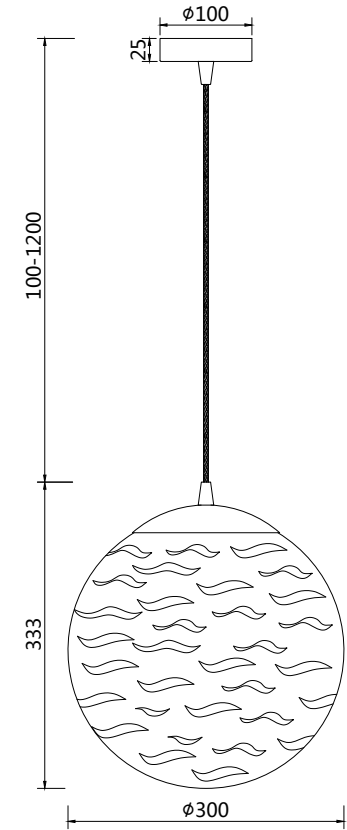

Instruction

P059PL-01B

1 x E27 (60W)

Recommended to use with LED bulbs

Model: P059PL-01B

Collection: Pendant

Series: Dunas

Pendant Lamps