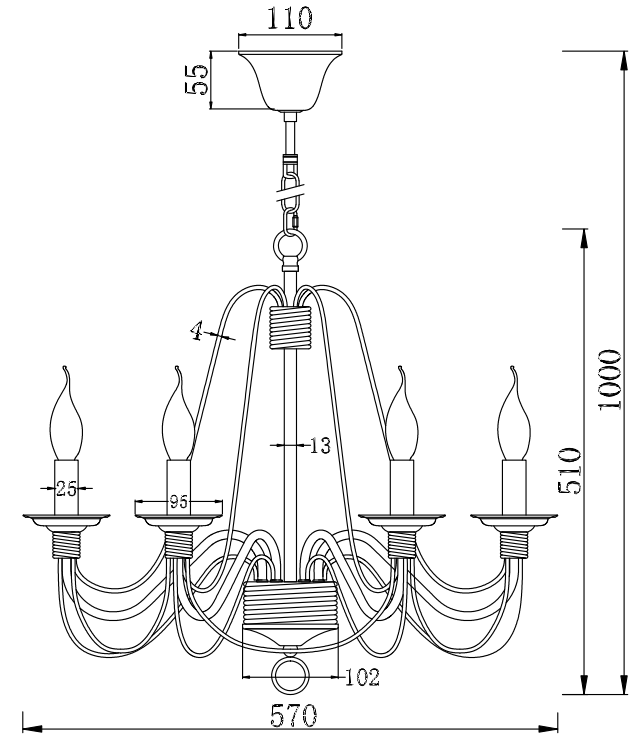

FREYA
TRADITION OF QUALITY

INSTRUCTION

MODEL: FR2046-PL-06-BR
CHANDELIER

6 X E14 (60W)

FREYA-LIGHT.COM