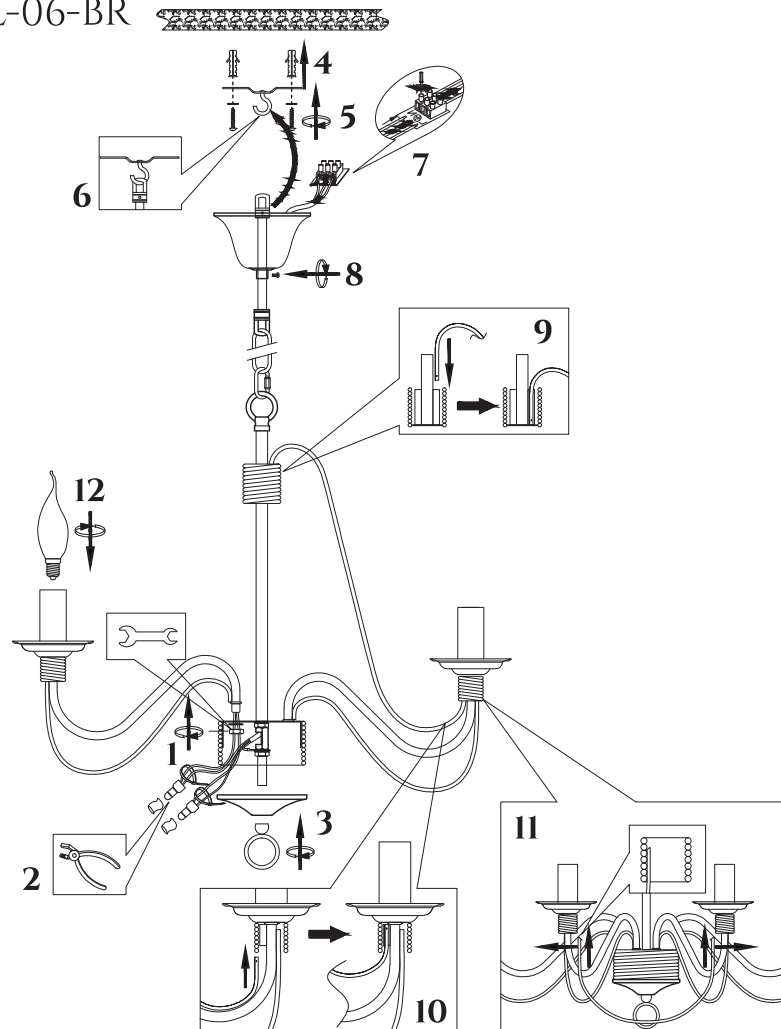

FREYA
TRADITION OF QUALITY

INSTRUCTION

MODEL: FR2046-PL-06-BR
CHANDELIER

6 X E14 (60W)

FREYA-LIGHT.COM