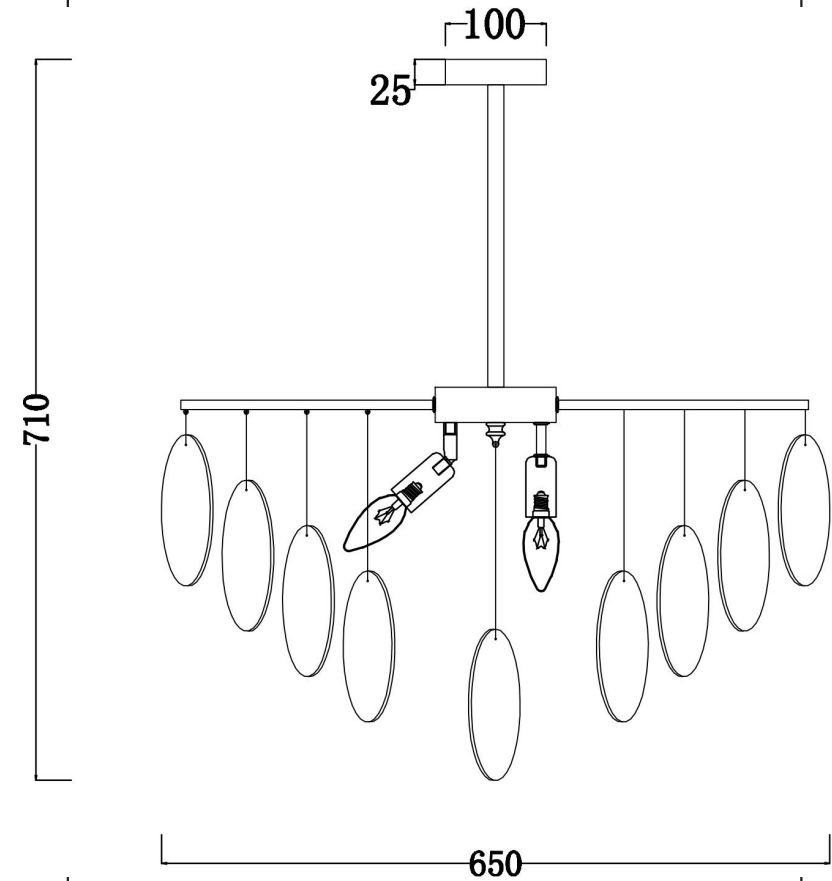

FREYA
TRADITION OF QUALITY

Instruction

FR5104PL-06BS

C	D	E	F	G	
12pcs	12pcs	12pcs	6pcs	1pcs	43pcs

6xE14 60W

Model: FR5104PL-06BS
Collection: Modern

Pendant Lamps