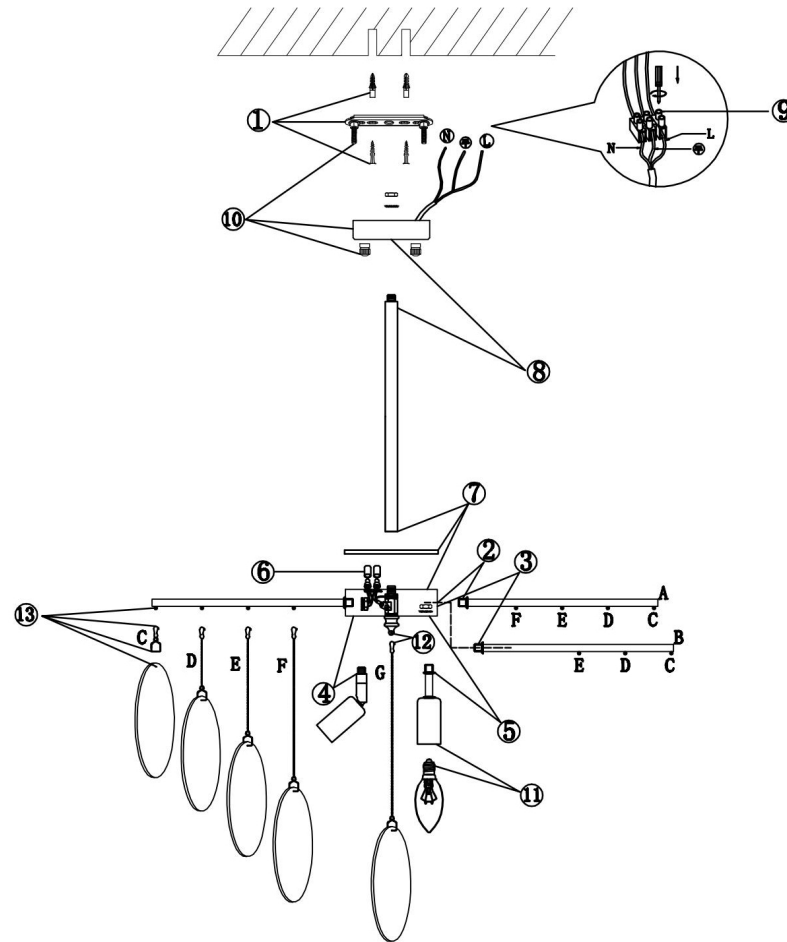

FREYA
TRADITION OF QUALITY

Instruction

FR5104PL-06BS

C	D	E	F	G	
12pcs	12pcs	12pcs	6pcs	1pcs	43pcs

6xE14 60W

Model: FR5104PL-06BS
Collection: Modern

Pendant Lamps