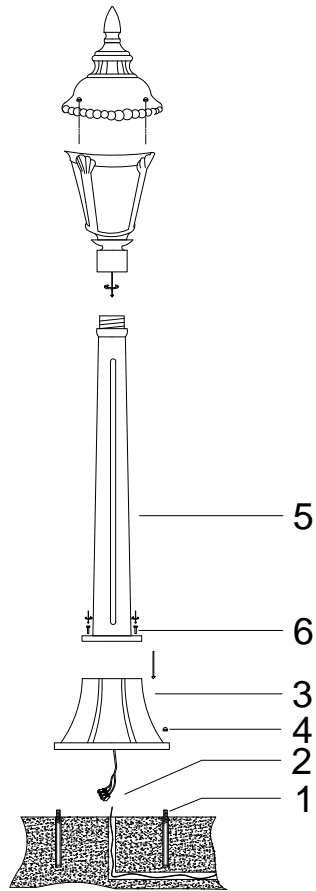

Instruction

O028FL-01BZ

1 x E27 (60W)

Model: O028FL-01BZ
Collection: Outdoor
Series: Goiri

Floor Lamps