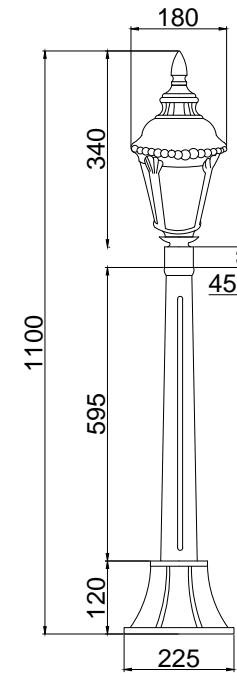

Instruction

O028FL-01BZ

1 x E27 (60W)

Model: O028FL-01BZ
Collection: Outdoor
Series: Goiri

Floor Lamps