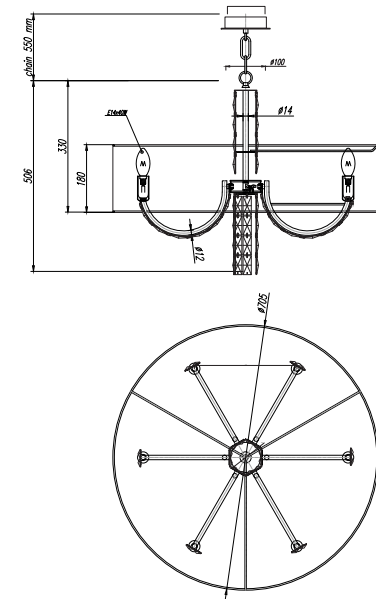

Instruction

DIA008PL-06CH

6 x E14 (40W)

Model: DIA008PL-06CH
Collection: Modern

Pendant Lamps