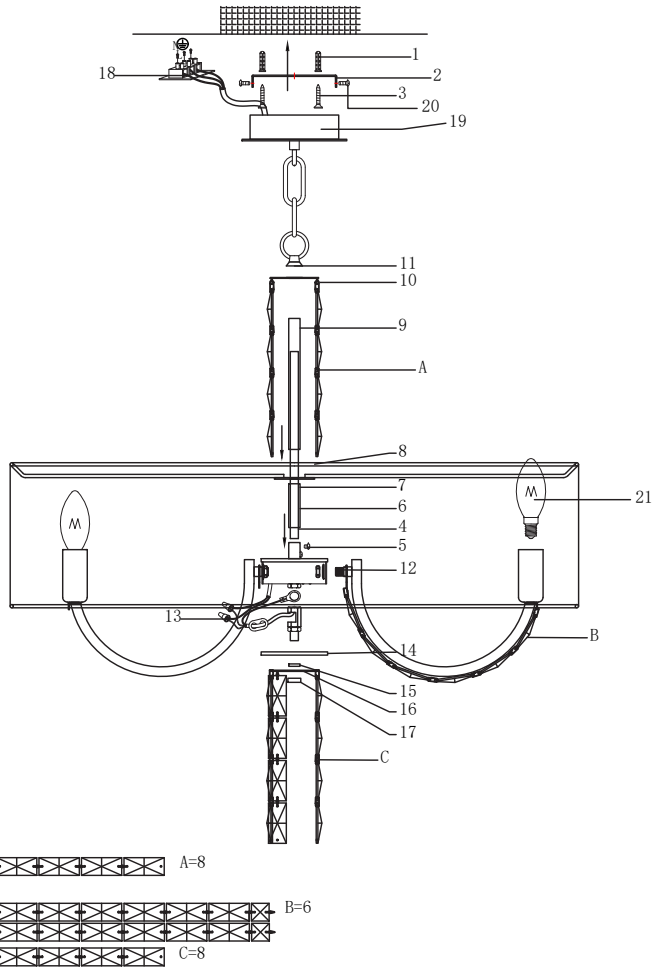

Instruction

DIA008PL-06CH

6 x E14 (40W)

Model: DIA008PL-06CH
Collection: Modern

Pendant Lamps