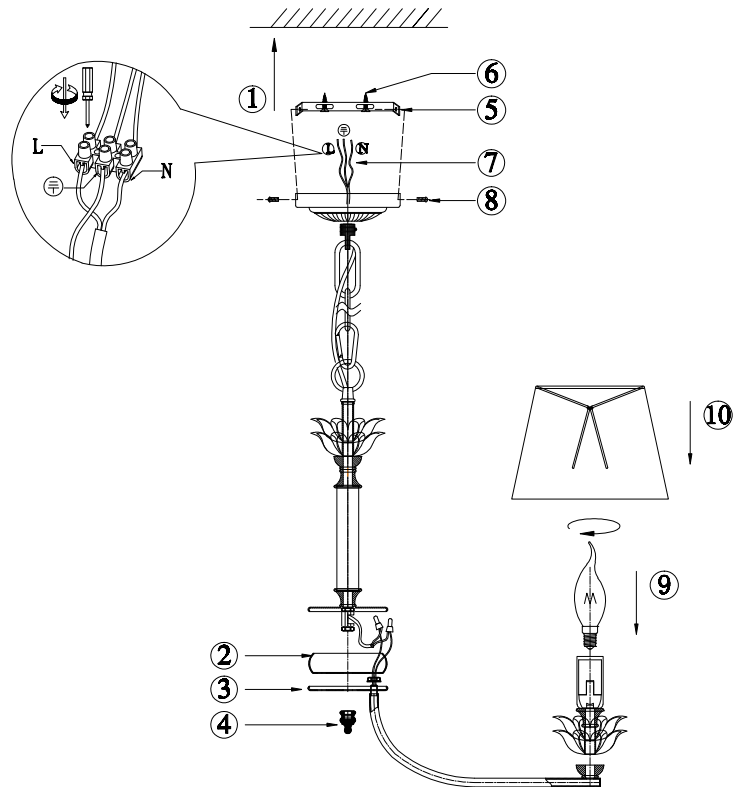

Instruction

H003PL-06MG

6 x E14 (40W)

Model: H003PL-06MG
Collection: House
Series: Barbara

Ceiling Lamps