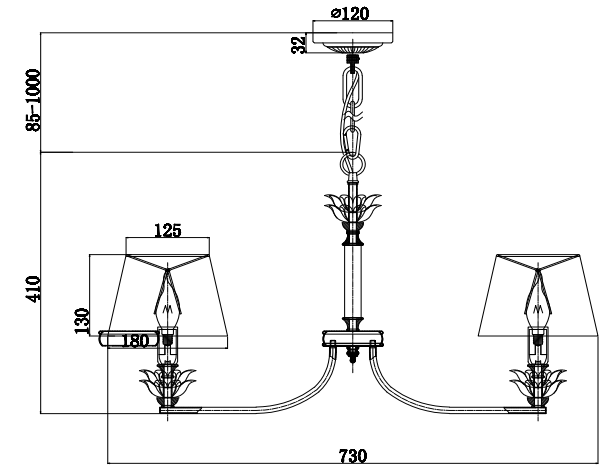

Instruction

H003PL-06MG

6 x E14 (40W)

Model: H003PL-06MG
Collection: House
Series: Barbara

Ceiling Lamps