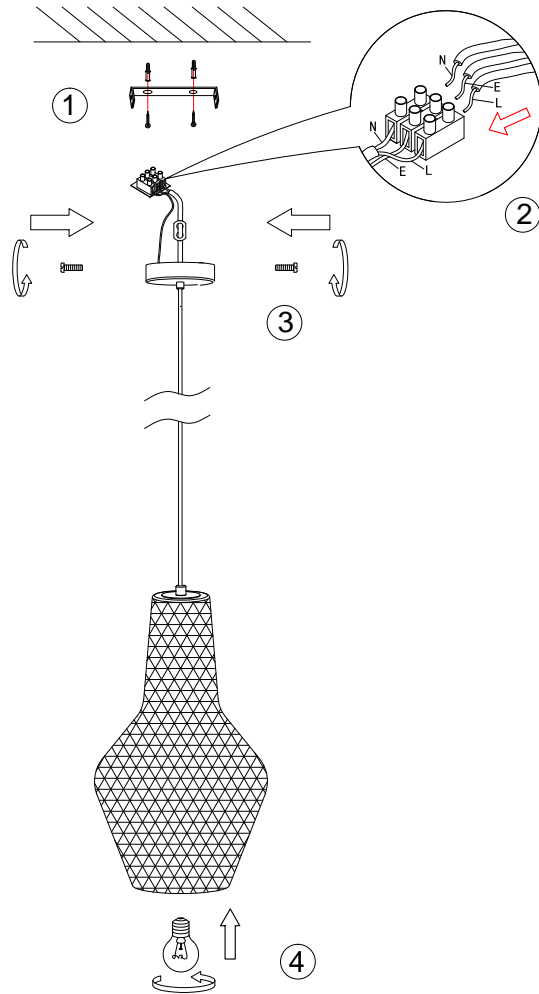

Instruction

P054PL-01B

1 x E27 (40W)
Recommended to use with LED bulbs

Pendant Lamps

Model: P054PL-01B
Collection: Pendant
Series: Tommy