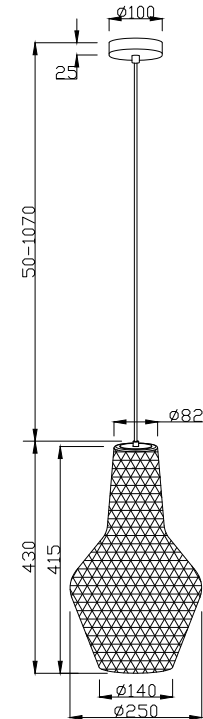

Instruction

P054PL-01B

1 x E27 (40W)
Recommended to use with LED bulbs

Pendant Lamps

Model: P054PL-01B
Collection: Pendant
Series: Tommy