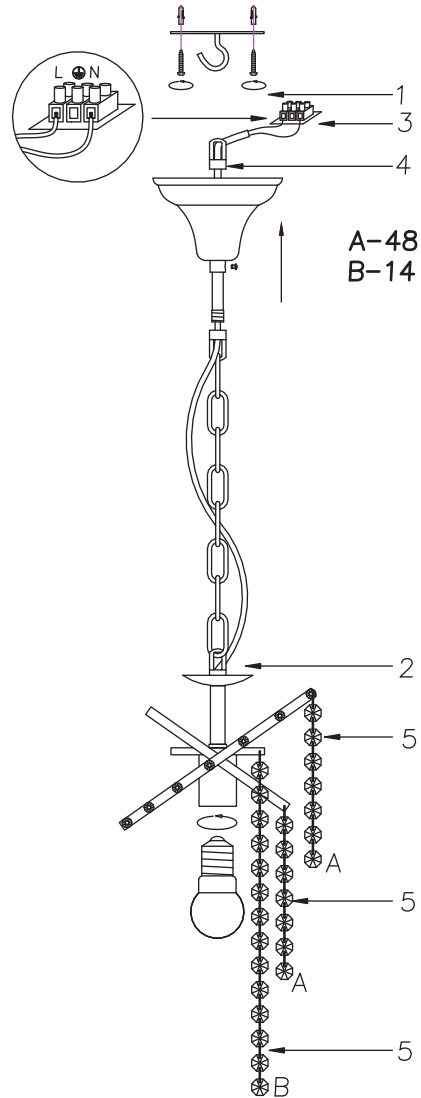

# INSTRUCTION

**MODEL: FR1129-PL-01-G**

**1 x E14 (40w)**

FREYA-LIGHT.COM